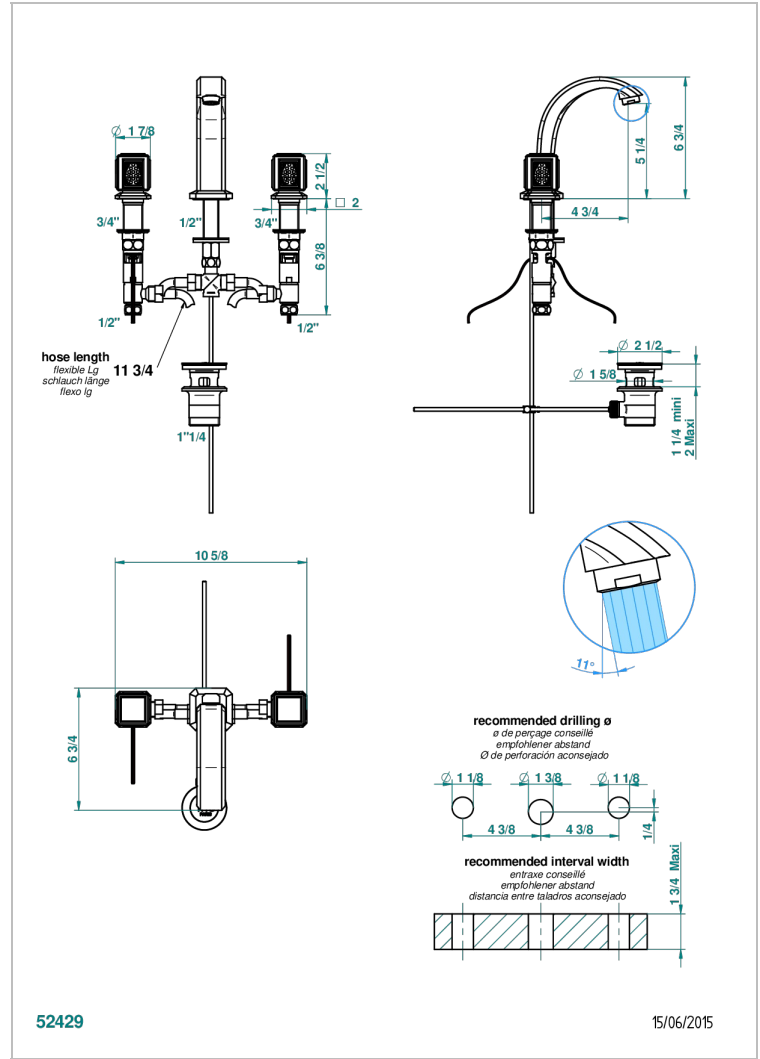

# METROPOLIS CLEAR CRYSTAL

A2A-151LED

Rim mounted 3-hole basin mixer with waste with LED lighting system

## CHARACTERISTIC

- Métropolis Clear crystal
- Rim mounted 3-hole basin mixer with waste with LED lighting system

## TECHNICAL SPECS

- Recommandé : 3 bars (max. 5 bars) - Advised : 43,5 psi (max. 72 psi)
- 8,3 l/min à 3 bars (2.2 gpm at 43.5 psi)