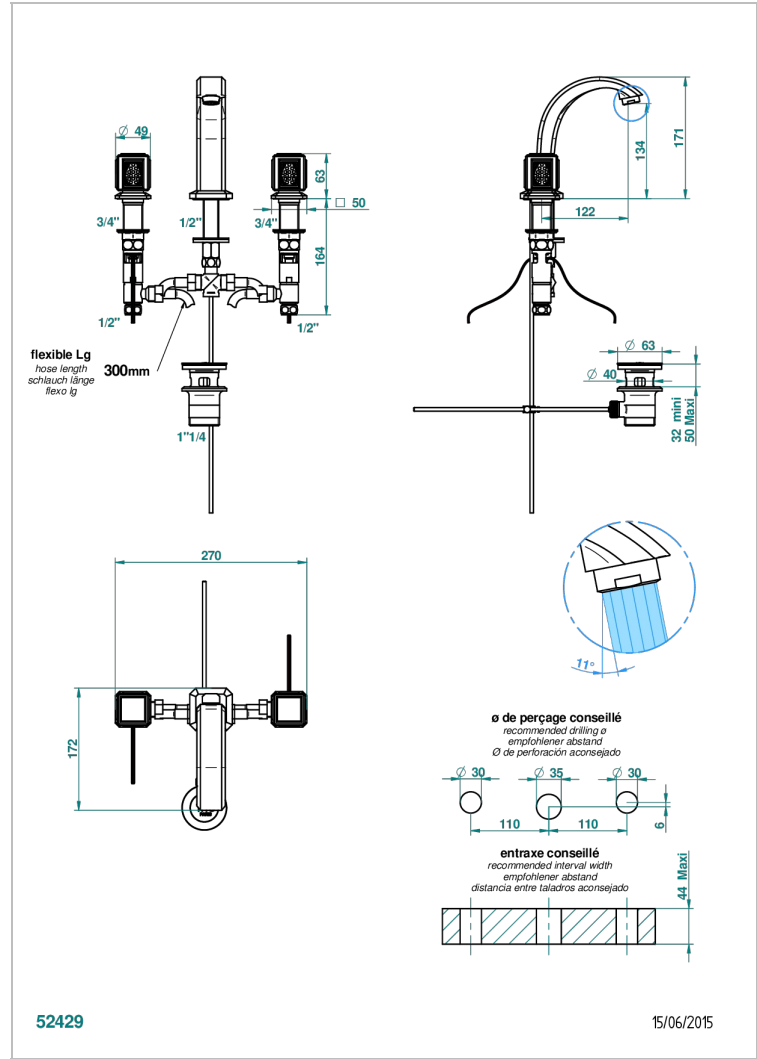

METROPOLIS CLEAR CRYSTAL

A2A-151LED

Rim mounted 3-hole basin mixer with waste with LED lighting system

CHARACTERISTIC

- Métropolis Clear crystal
- Rim mounted 3-hole basin mixer with waste with LED lighting system

TECHNICAL SPECS

- Recommandé : 3 bars (max. 5 bars) - Advised : 43,5 psi (max. 72 psi)
- 8,3 l/min à 3 bars (2.2 gpm at 43.5 psi)

RELATED SKU'S

- Ref. G00-6801 Electronic card and inlet for LED lighting system
- Ref. G00-6802 Set of 2 remote controls for LED lighting system