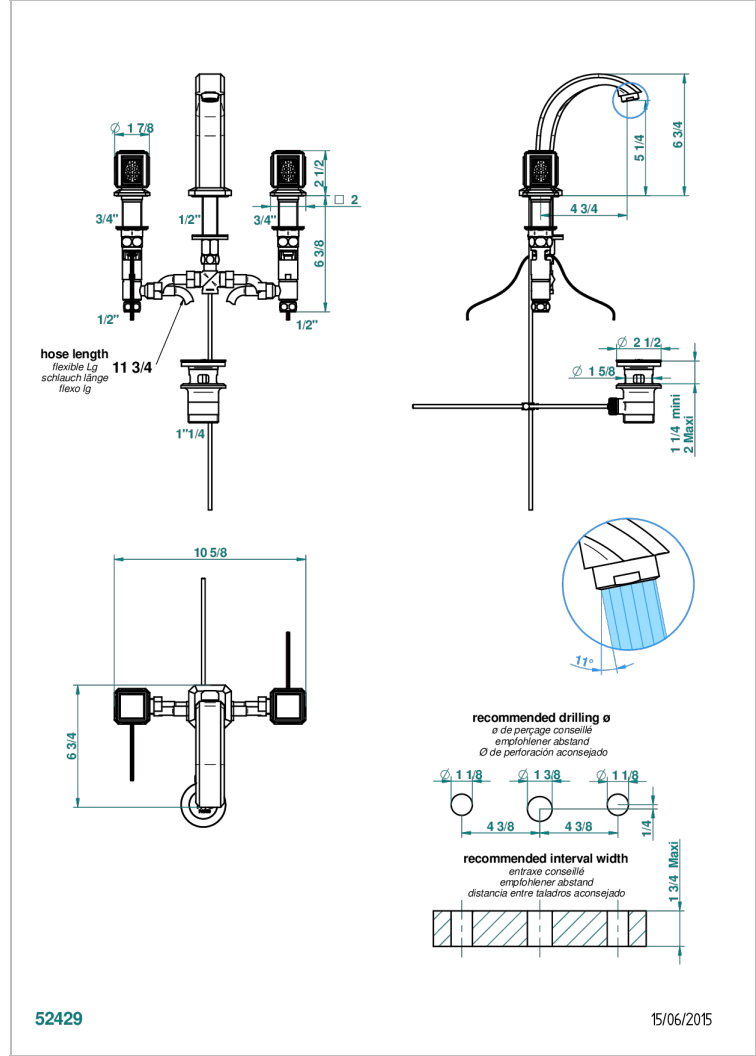

# METROPOLIS CLEAR CRYSTAL

A2A-151LED

Rim mounted 3-hole basin mixer with waste with LED lighting system

## CHARACTERISTIC

- Métropolis Clear crystal
- Rim mounted 3-hole basin mixer with waste with LED lighting system

## TECHNICAL SPECS

- Recommandé : 3 bars (max. 5 bars) - Advised : 43,5 psi (max. 72 psi)
- 8,3 l/min à 3 bars (2.2 gpm at 43.5 psi)