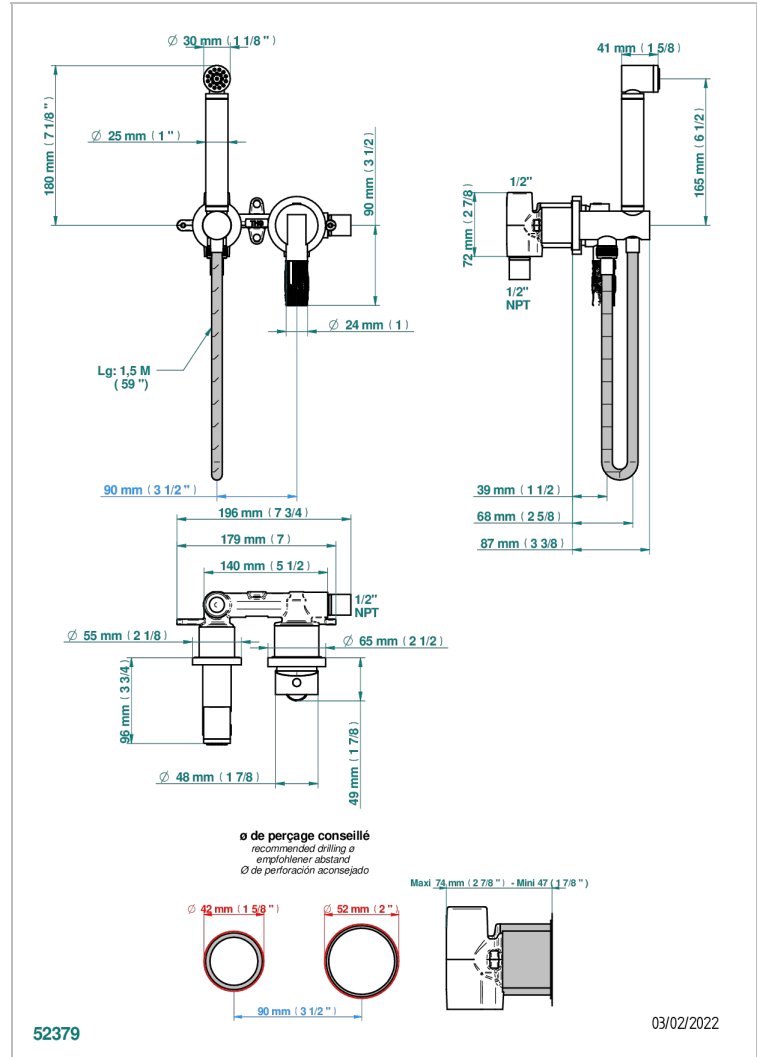

# BAMBOU CLEAR CRYSTAL

A35-5840/MUS

Handheld spray bidet with mixing valve, hose, elbow/hook

## CHARACTERISTIC

- Bambo Clear crystal
- Handheld spray bidet with mixing valve, hose, elbow/hook

## TECHNICAL SPECS

- Recommandé : 3 bars (max. 5 bars) - Advised : 43,5 psi (max. 72 psi)
- 9,5 l/min à 3 bars (2.5 gpm at 43.5 psi)