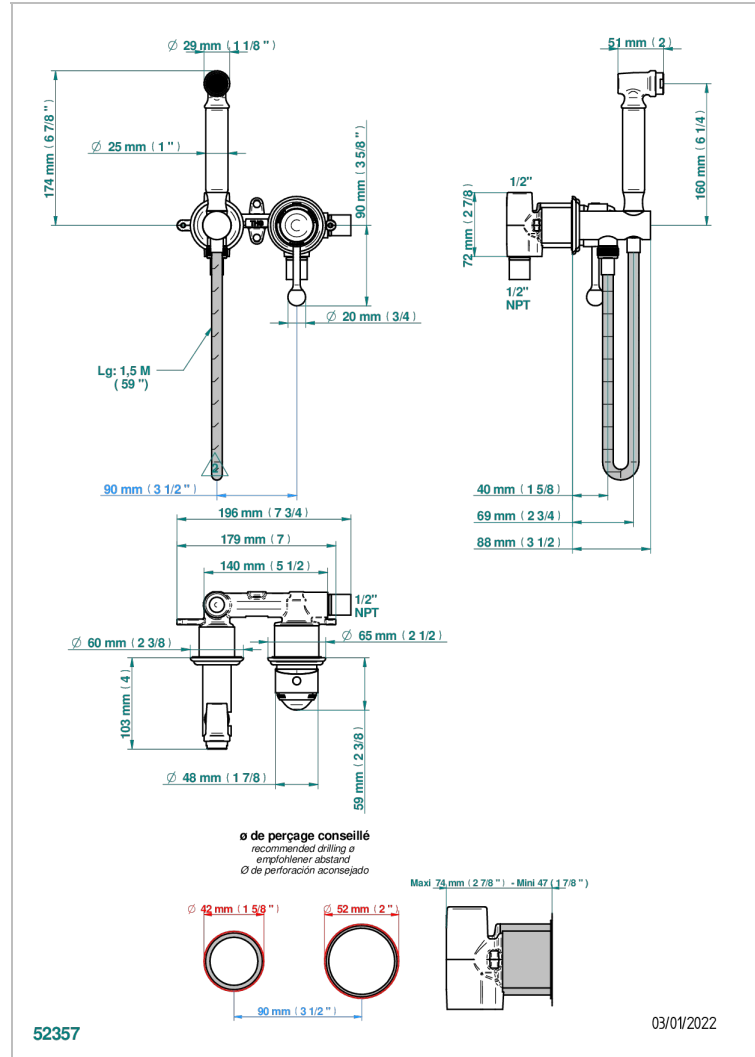

PANTHERE CLEAR CRYSTAL

A2H-5840/MUS

Handheld spray bidet with mixing valve, hose, elbow/hook

CHARACTERISTIC

- Panthere Clear crystal
- Handheld spray bidet with mixing valve, hose, elbow/hook

TECHNICAL SPECS

- Recommandé : 3 bars (max. 5 bars) - Advised : 43,5 psi (max. 72 psi)
- 9,5 l/min à 3 bars (2.5 gpm at 43.5 psi)

AVAILABLE FINITIONS

Black ceram - D30
Blush PVD - H62
Brass color PVD - H49
Brown bronze color PVD - F33
Chrome polished - A02
Chrome polished / gold polished - G02