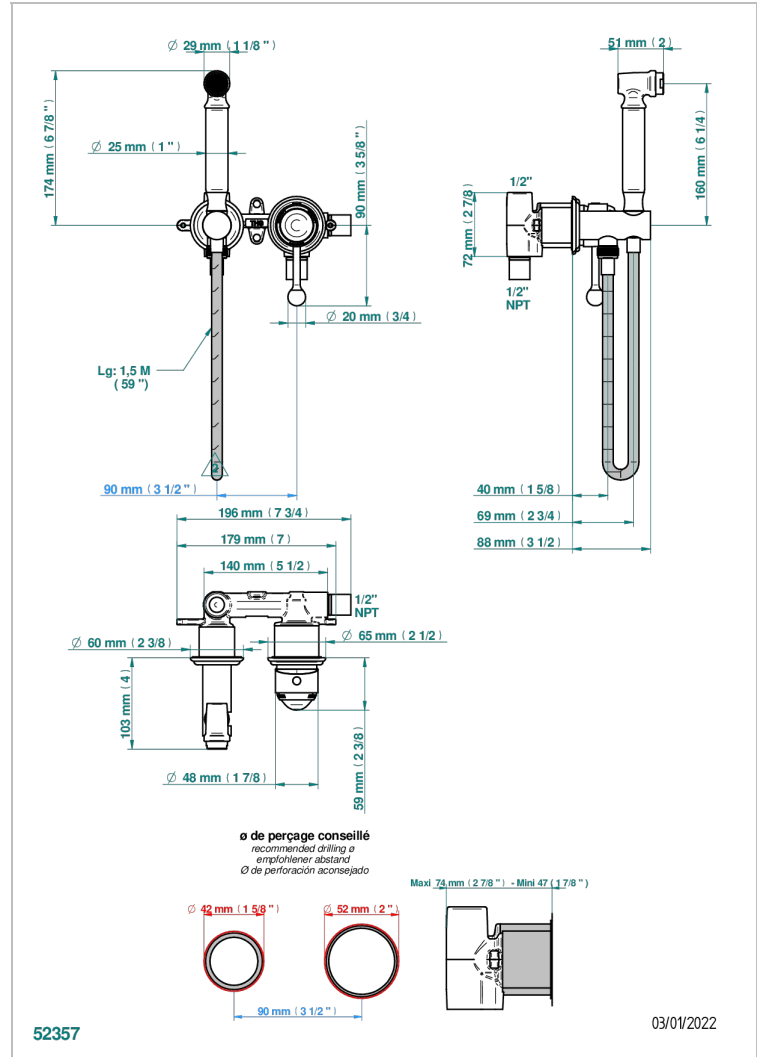

VENICE

A2E-5840/MUS

Handheld spray bidet with mixing valve, hose, elbow/hook

CHARACTERISTIC

- Venice
- Handheld spray bidet with mixing valve, hose, elbow/hook

TECHNICAL SPECS

- Recommandé : 3 bars (max. 5 bars) - Advised : 43,5 psi (max. 72 psi)
- 9,5 l/min à 3 bars (2.5 gpm at 43.5 psi)