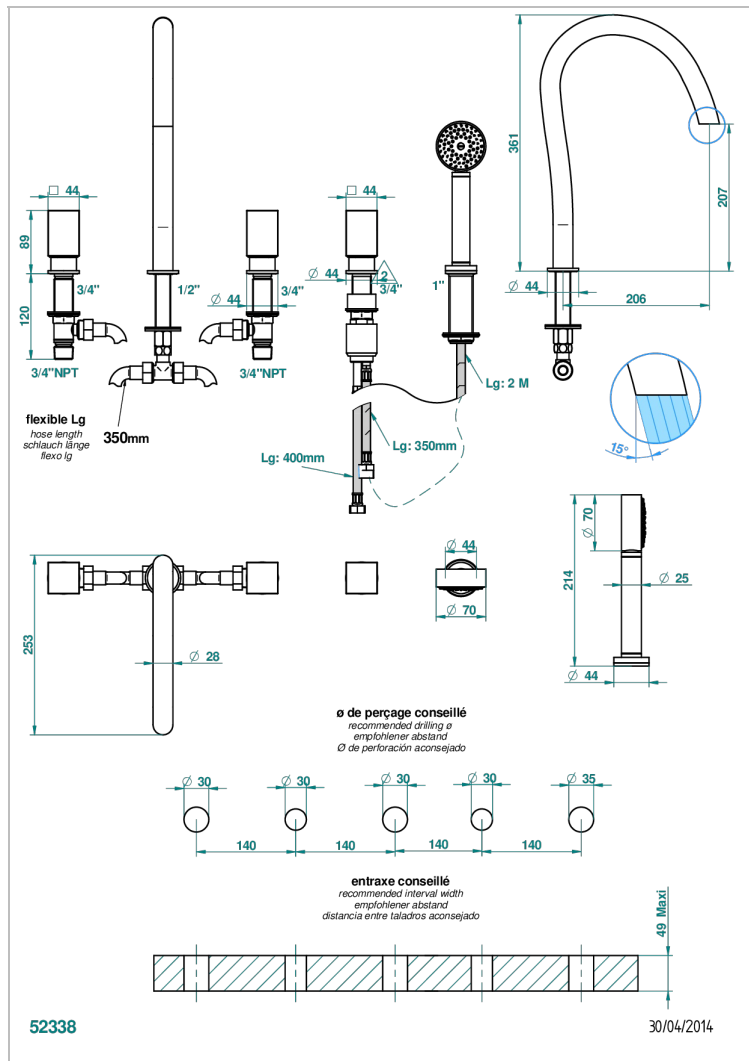

BEYOND CRYSTAL - RED CRYSTAL

U6H-1132SGUS

Roman tub set with 2 x 3/4" valves and rim mounted ceramic mixer with progressive cartridge and handshower

CHARACTERISTIC

- Beyond Crystal - Red crystal
- Roman tub set with 2 x 3/4" valves and rim mounted ceramic mixer with progressive cartridge and handshower

TECHNICAL SPECS

- Recommandé : 3 bars (max. 5 bars) - Advised : 43,5 psi (max. 72 psi)
- Bec : 50 l/min à 3 bars - Douchette : 9,5 l/min à bars
- Spout : 13,2 gpm at 43.5 psi - Handshower : 2.5 gpm at 43.5 psi