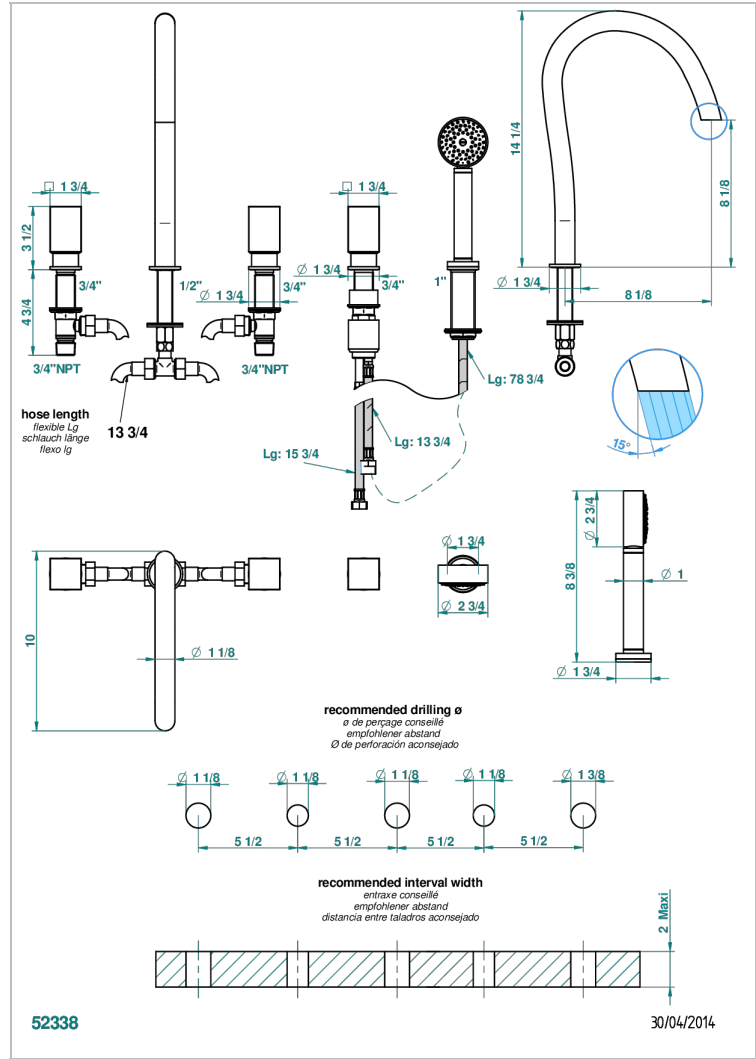

BEYOND CRYSTAL - RED CRYSTAL

U6H-1132SGUS

Roman tub set with 2 x 3/4" valves and rim mounted ceramic mixer with progressive cartridge and handshower

CHARACTERISTIC

- Beyond Crystal - Red crystal
- Roman tub set with 2 x 3/4" valves and rim mounted ceramic mixer with progressive cartridge and handshower

TECHNICAL SPECS

- Recommandé : 3 bars (max. 5 bars) - Advised : 43,5 psi (max. 72 psi)
- Bec : 50 l/min à 3 bars - Douchette : 9,5 l/min à bars
- Spout : 13,2 gpm at 43.5 psi - Handshower : 2.5 gpm at 43.5 psi