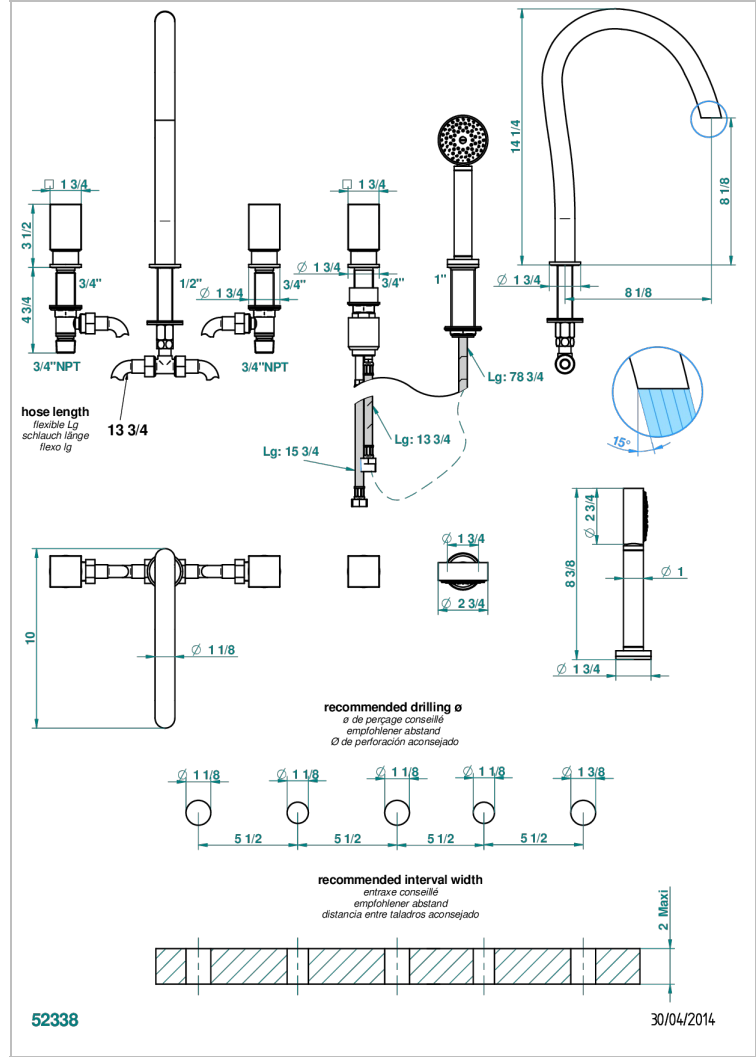

BEYOND CRYSTAL - RED CRYSTAL

U6H-1132SG

5-hole bath/shower mixer with super goliath spout, 2 x 3/4" valves, and rim mounted handshower supplied by progressive cartridge mixer

CHARACTERISTIC

- Beyond Crystal - Red crystal
- 5-hole bath/shower mixer with super goliath spout, 2 x 3/4" valves, and rim mounted handshower supplied by progressive cartridge mixer

TECHNICAL SPECS

- Recommandé : 3 bars (max. 5 bars) - Advised : 43,5 psi (max. 72 psi)
- Bec : 50 l/min à 3 bars - Douchette : 9,5 l/min à bars
- Spout : 13,2 gpm at 43.5 psi - Handshower : 2.5 gpm at 43.5 psi