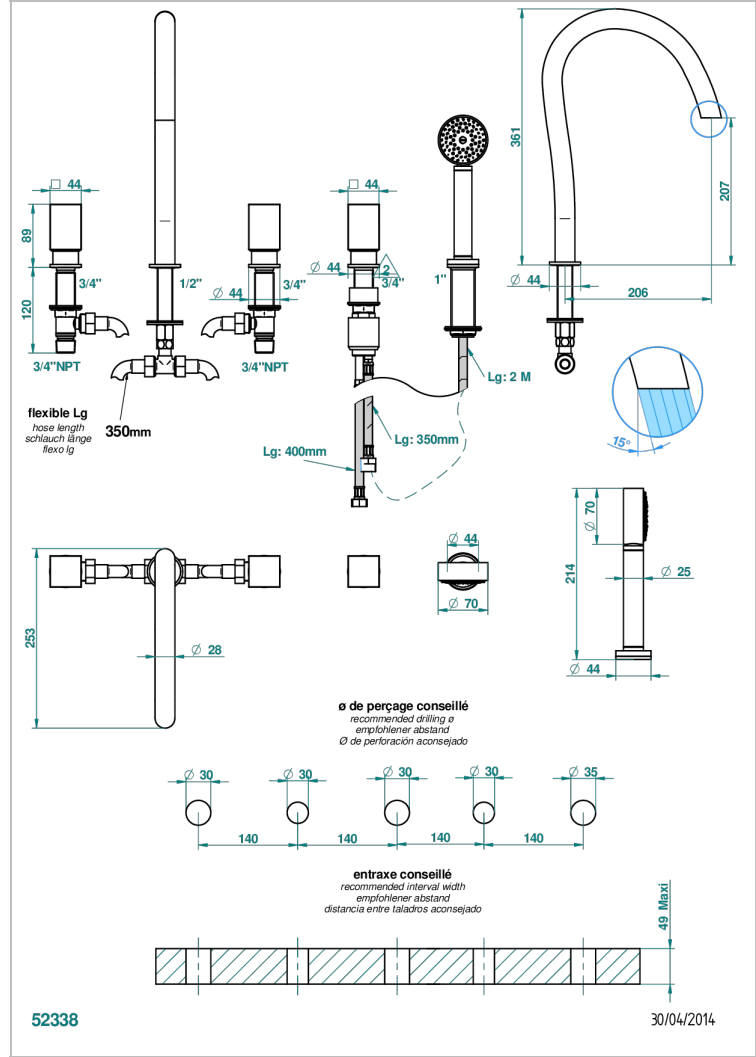

# BEYOND CRYSTAL - RED CRYSTAL

U6H-1132SG

5-hole bath/shower mixer with super goliath spout, 2 x 3/4" valves, and rim mounted handshower supplied by progressive cartridge mixer

## CHARACTERISTIC

- Beyond Crystal - Red crystal
- 5-hole bath/shower mixer with super goliath spout, 2 x 3/4" valves, and rim mounted handshower supplied by progressive cartridge mixer

## TECHNICAL SPECS

- Recommandé : 3 bars (max. 5 bars) - Advised : 43,5 psi (max. 72 psi)
- Bec : 50 l/min à 3 bars - Douchette : 9,5 l/min à bars
- Spout : 13,2 gpm at 43.5 psi - Handshower : 2.5 gpm at 43.5 psi