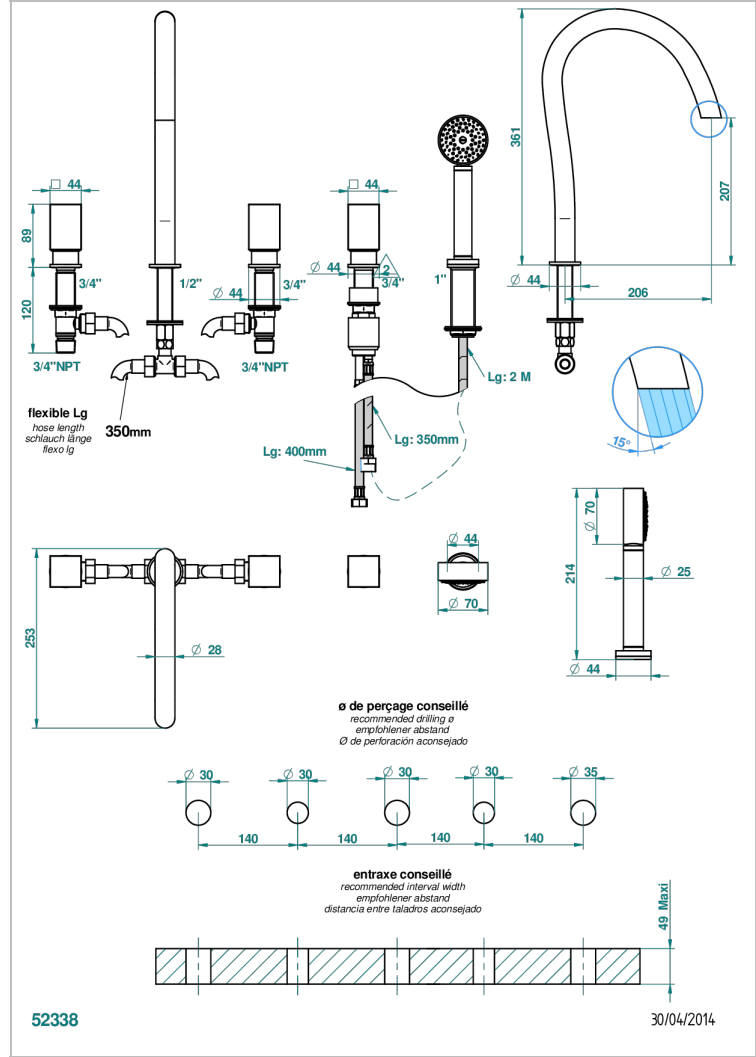

BEYOND CRYSTAL - RED CRYSTAL

U6H-1132SG

5-hole bath/shower mixer with super goliath spout, 2 x 3/4" valves, and rim mounted handshower supplied by progressive cartridge mixer

CHARACTERISTIC

- Beyond Crystal - Red crystal
- 5-hole bath/shower mixer with super goliath spout, 2 x 3/4" valves, and rim mounted handshower supplied by progressive cartridge mixer

TECHNICAL SPECS

- Recommandé : 3 bars (max. 5 bars) - Advised : 43,5 psi (max. 72 psi)
- Bec : 50 l/min à 3 bars - Douchette : 9,5 l/min à bars
- Spout : 13,2 gpm at 43.5 psi - Handshower : 2.5 gpm at 43.5 psi