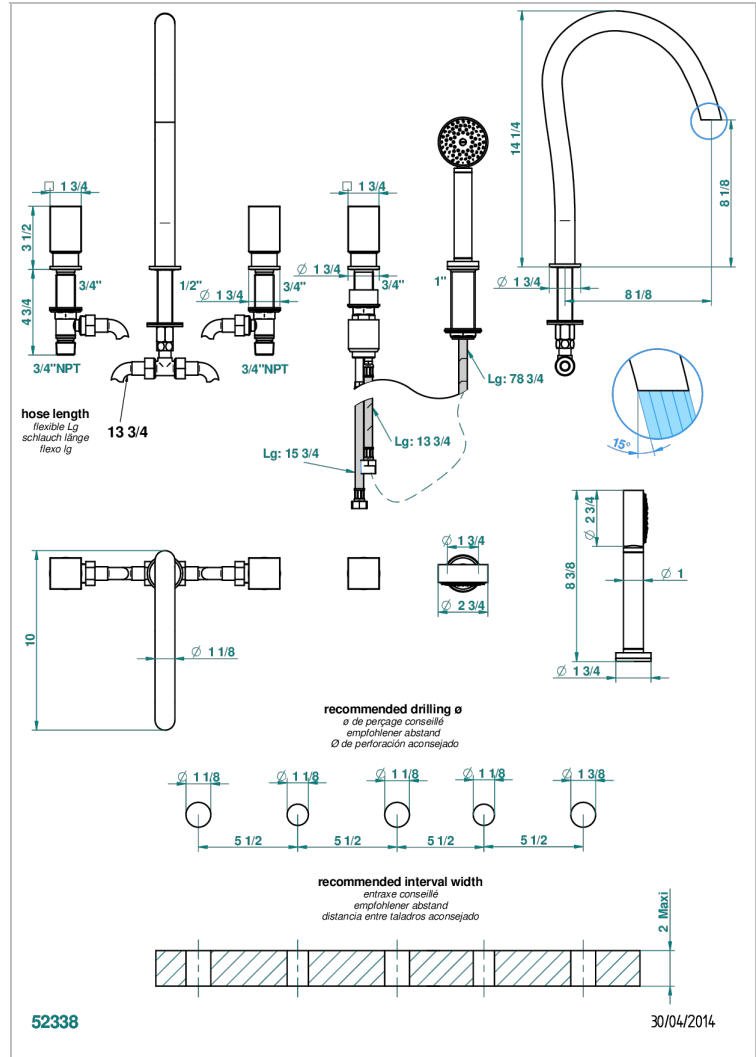

BEYOND CRYSTAL - RED CRYSTAL

U6H-1132SG

5-hole bath/shower mixer with super goliath spout, 2 x 3/4" valves, and rim mounted handshower supplied by progressive cartridge mixer

CHARACTERISTIC

- Beyond Crystal - Red crystal
- 5-hole bath/shower mixer with super goliath spout, 2 x 3/4" valves, and rim mounted handshower supplied by progressive cartridge mixer

TECHNICAL SPECS

- Recommandé : 3 bars (max. 5 bars) - Advised : 43,5 psi (max. 72 psi)
- Bec : 50 l/min à 3 bars - Douchette : 9,5 l/min à bars
- Spout : 13,2 gpm at 43.5 psi - Handshower : 2.5 gpm at 43.5 psi