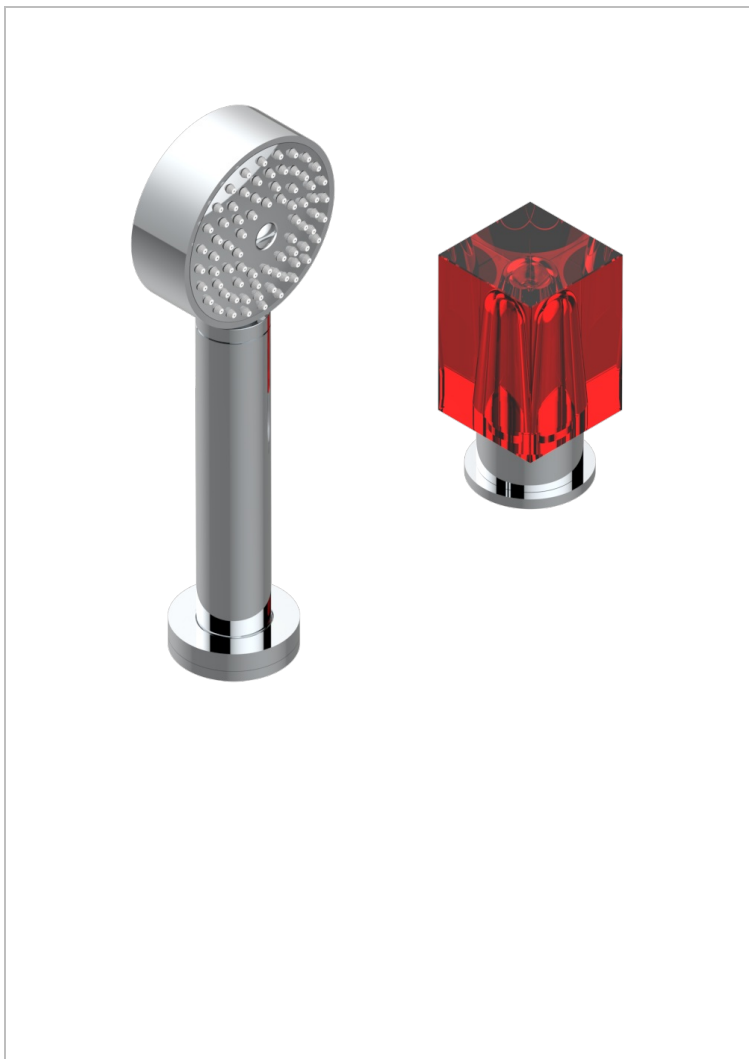

# BEYOND CRYSTAL - RED CRYSTAL

U6H-6532/60A

Deck mounted mixer with handshower, progressive cartridge

THG<sup>®</sup>  
PARIS

## CHARACTERISTIC

- ACS : 22ACCLY009

## AVAILABLE FINITIONS

Black ceram - D30  
Blush PVD - H62  
Brass color PVD - H49  
Brown bronze color PVD - F33  
Chrome polished - A02  
Chrome polished / gold polished - G02

Gold color PVD - H52  
Gold mat - F07  
Gold polished - F01  
Graphite PVD - H64  
Matt Umber PVD - H67  
Matt blush PVD - H60