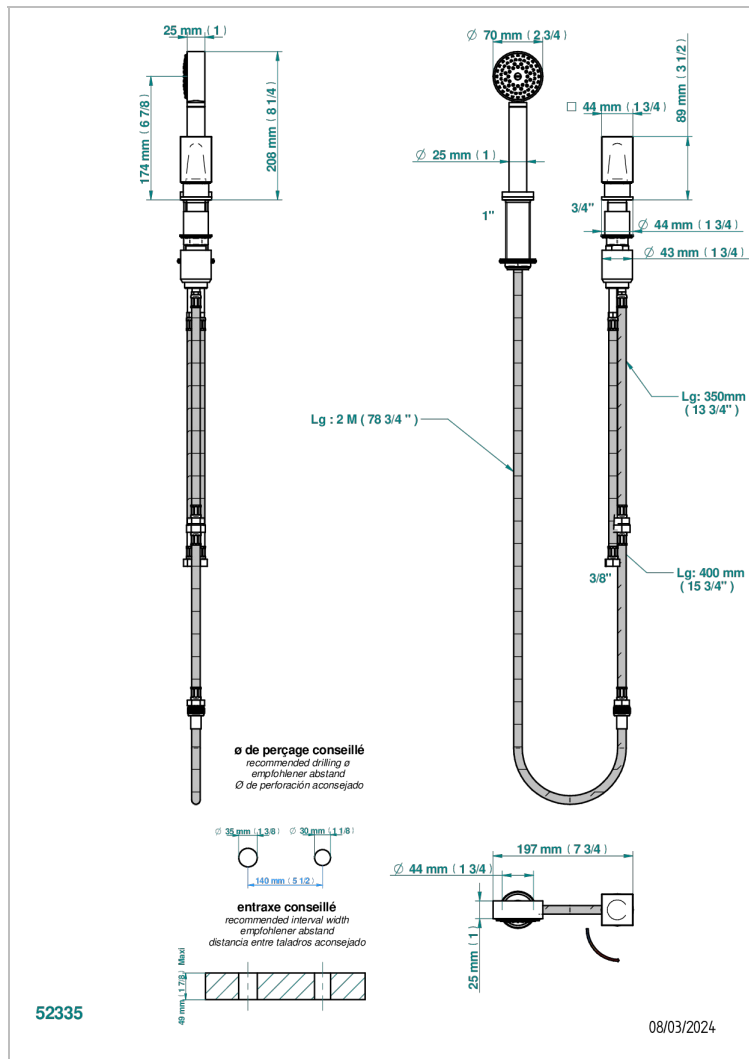

# BEYOND CRYSTAL - RED CRYSTAL

U6H-6532/60A

Deck mounted mixer with handshower, progressive cartridge

THG<sup>®</sup>  
PARIS

## CHARACTERISTIC

- ACS : 22ACCLY009