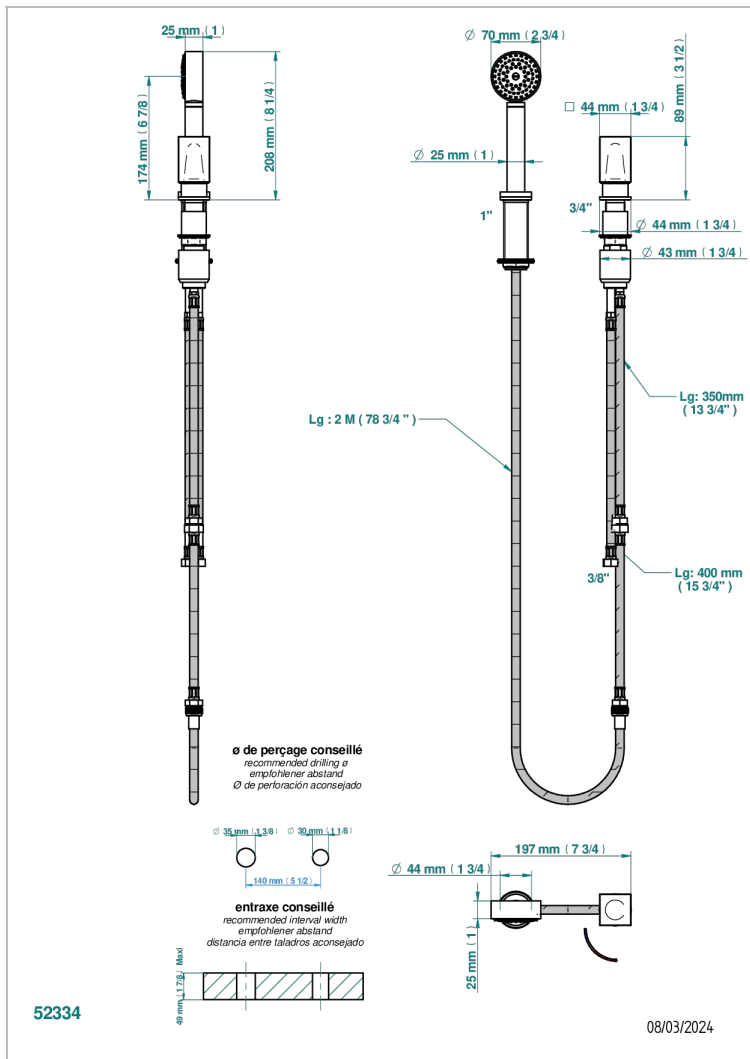

BEYOND CRYSTAL - CLEAR CRYSTAL

U6F-6532/60A

Deck mounted mixer with handshower, progressive cartridge

CHARACTERISTIC

- ACS : 22ACCLY009

STANDARDS

TECHNICAL SPECS

- Recommandé : 3 bars (max. 5 bars) - Advised : 43,5 psi (max. 72 psi)
- 9,5 l/min à 3 bars (2.5 gpm at 43.5 psi)

AVAILABLE FINITIONS

- Black ceram - D30
- Blush PVD - H62
- Brass color PVD - H49
- Brown bronze color PVD - F33
- Chrome polished - A02
- Chrome polished / gold polished - G02

- Gold color PVD - H52
- Gold mat - F07
- Gold polished - F01
- Graphite PVD - H64
- Matt Umber PVD - H67
- Matt blush PVD - H60

- Matt brass color PVD - H50
- Matt brown bronze color PVD - F34
- Matt chrome (American satin) - C02
- Matt gold color PVD - H53
- Matt graphite PVD - H65
- Matt nickel color PVD - H56

- Nickel antique / Sovereign - H28
- Nickel color PVD - H55
- Soft gold - F30
- Soft matt gold - F31
- Umber PVD - H66