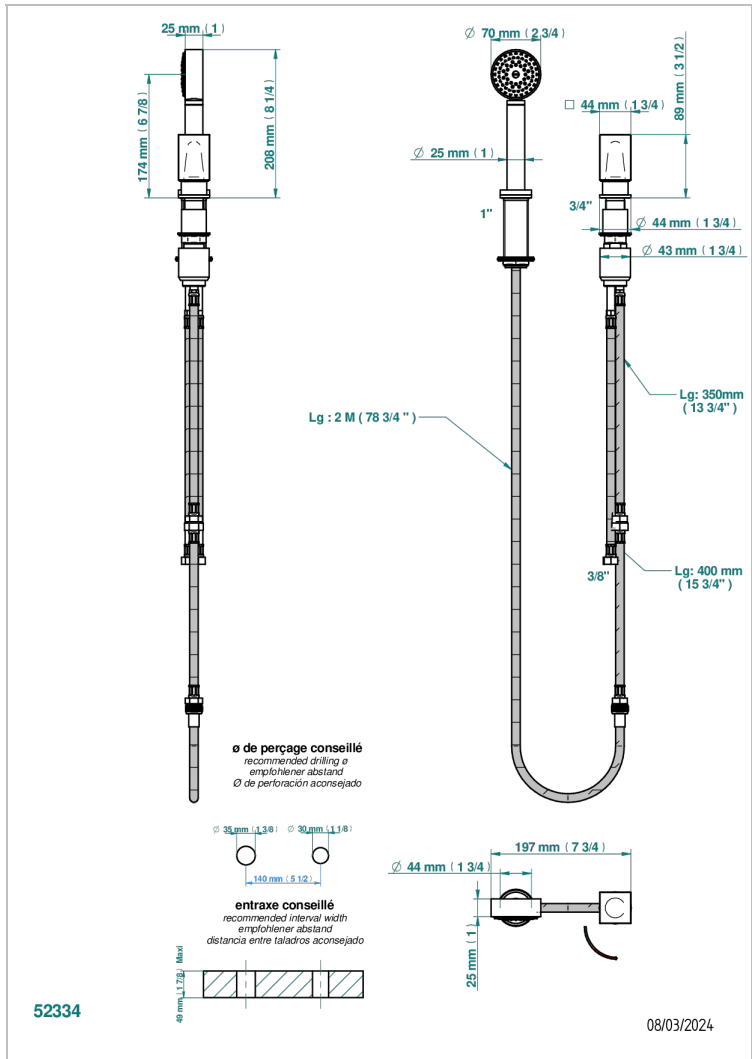

BEYOND CRYSTAL - CLEAR CRYSTAL

U6F-6532/60A

Rim mounted ceramic mixer with handshower with progressive cartridge

CHARACTERISTIC

- ACS : 22ACCLY009

TECHNICAL SPECS

- Recommandé : 3 bars (max. 5 bars) - Advised : 43,5 psi (max. 72 psi)
- 9,5 l/min à 3 bars (2.5 gpm at 43.5 psi)

STANDARDS

AVAILABLE FINITIONS

Antique nickel - H28
Black ceram - D30
Blush PVD - H62
Brass color PVD - H49
Brown bronze color PVD - F33
Gold color PVD - H52

Graphite PVD - H64
Matt Umber PVD - H67
Matt blush PVD - H60
Matt brass color PVD - H50
Matt brown bronze color PVD - F34
Matt chrome - C02