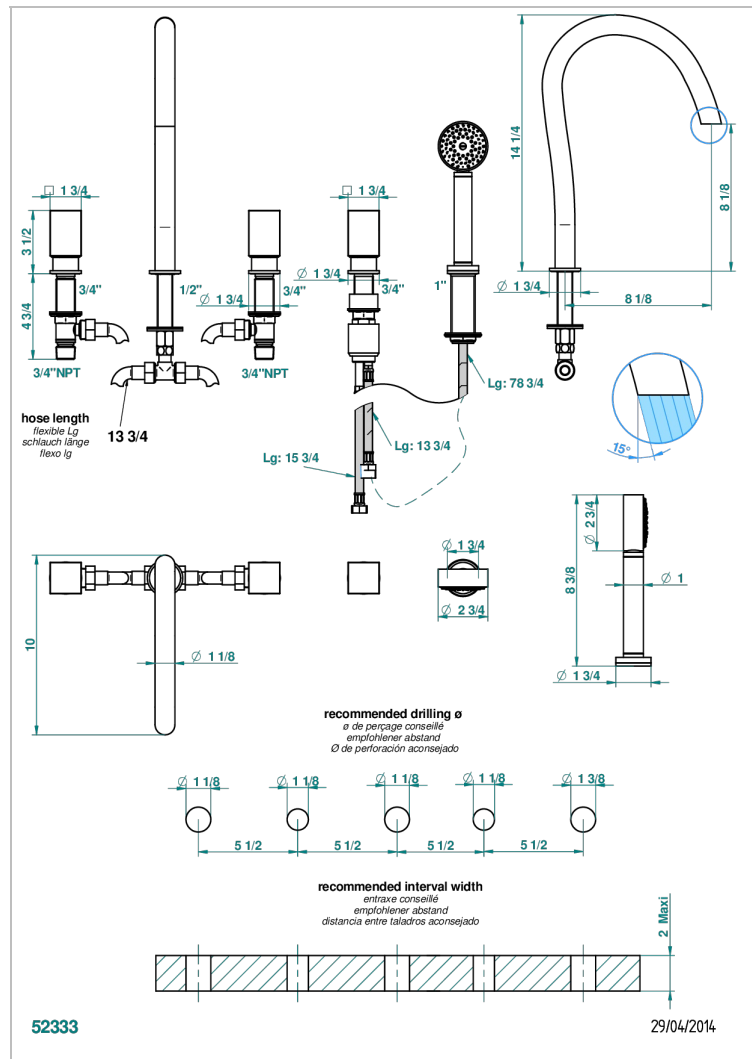

# BEYOND CRYSTAL - CLEAR CRYSTAL

U6F-1132SGUS

Roman tub set with 2 x 3/4" valves and rim mounted ceramic mixer with progressive cartridge and handshower

## CHARACTERISTIC

- Beyond Crystal - Clear crystal
- Roman tub set with 2 x 3/4" valves and rim mounted ceramic mixer with progressive cartridge and handshower

## TECHNICAL SPECS

- Recommandé : 3 bars (max. 5 bars) - Advised : 43,5 psi (max. 72 psi)
- Bec : 50 l/min à 3 bars - Douchette : 9,5 l/min à bars
- Spout : 13,2 gpm at 43.5 psi - Handshower : 2.5 gpm at 43.5 psi