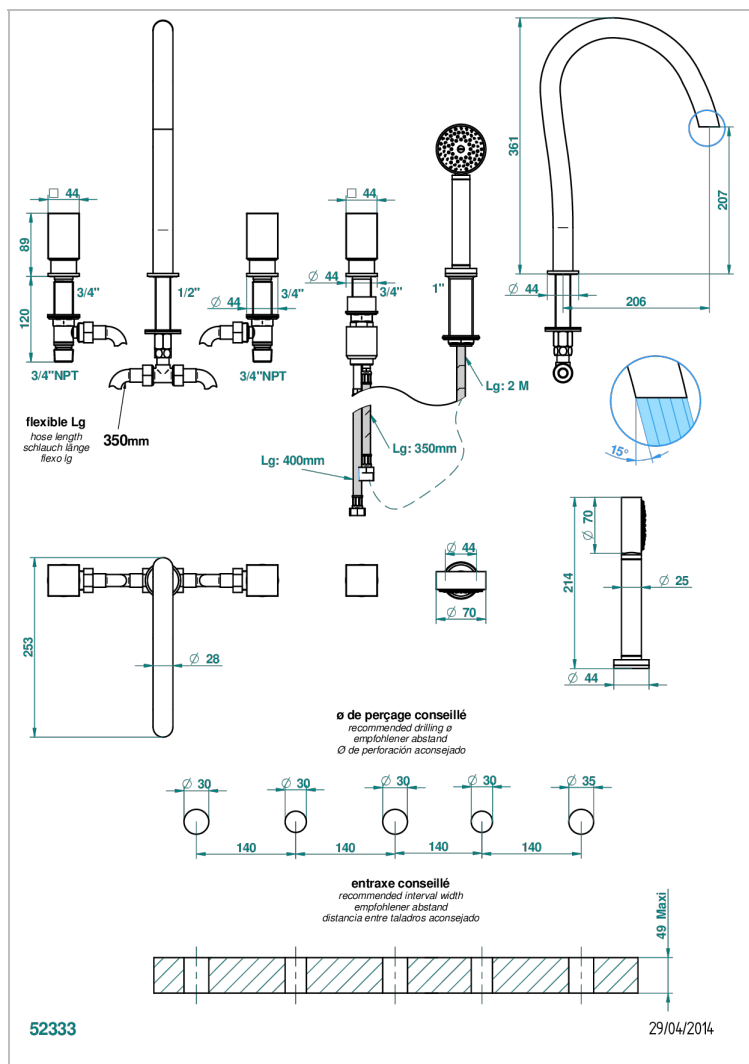

# BEYOND CRYSTAL - CLEAR CRYSTAL

U6F-1132SG

5-hole bath/shower mixer with super goliath spout, 2 x 3/4" valves, and rim mounted handshower supplied by progressive cartridge mixer

## CHARACTERISTIC

- Beyond Crystal - Clear crystal
- 5-hole bath/shower mixer with super goliath spout, 2 x 3/4" valves, and rim mounted handshower supplied by progressive cartridge mixer

## TECHNICAL SPECS

- Recommandé : 3 bars (max. 5 bars) - Advised : 43,5 psi (max. 72 psi)
- Bec : 50 l/min à 3 bars - Douchette : 9,5 l/min à bars
- Spout : 13,2 gpm at 43.5 psi - Handshower : 2.5 gpm at 43.5 psi