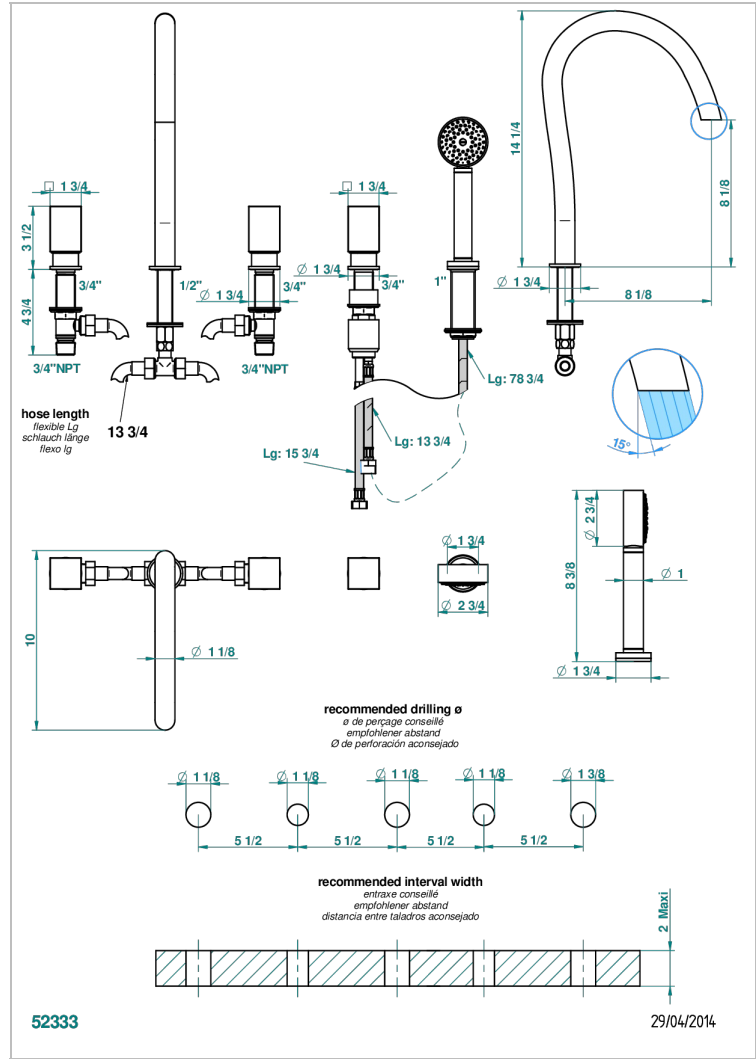

BEYOND CRYSTAL - CLEAR CRYSTAL

U6F-1132SG

5-hole bath/shower mixer with super goliath spout, 2 x 3/4" valves, and rim mounted handshower supplied by progressive cartridge mixer

CHARACTERISTIC

- Beyond Crystal - Clear crystal
- 5-hole bath/shower mixer with super goliath spout, 2 x 3/4" valves, and rim mounted handshower supplied by progressive cartridge mixer

TECHNICAL SPECS

- Recommandé : 3 bars (max. 5 bars) - Advised : 43,5 psi (max. 72 psi)
- Bec : 50 l/min à 3 bars - Douchette : 9,5 l/min à bars
- Spout : 13,2 gpm at 43.5 psi - Handshower : 2.5 gpm at 43.5 psi