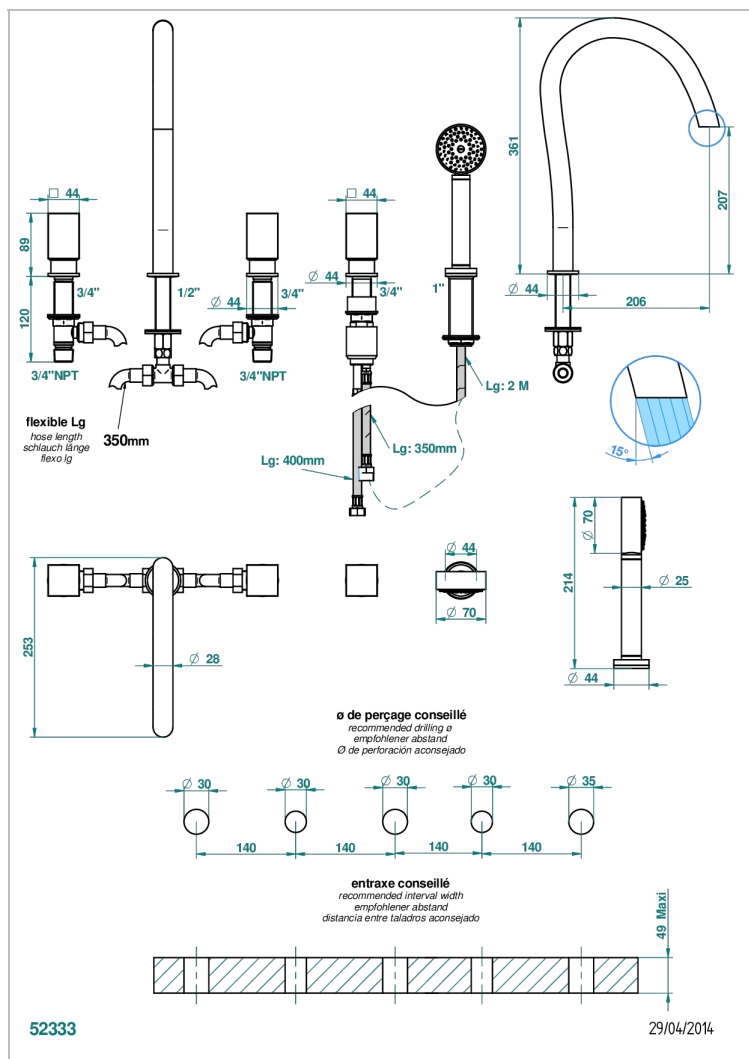

BEYOND CRYSTAL - CLEAR CRYSTAL

U6F-1132SG

5-hole bath/shower mixer with super goliath spout, 2 x 3/4" valves, and rim mounted handshower supplied by progressive cartridge mixer

CHARACTERISTIC

- Beyond Crystal - Clear crystal
- 5-hole bath/shower mixer with super goliath spout, 2 x 3/4" valves, and rim mounted handshower supplied by progressive cartridge mixer

TECHNICAL SPECS

- Recommandé : 3 bars (max. 5 bars) - Advised : 43,5 psi (max. 72 psi)
- Bec : 50 l/min à 3 bars - Douchette : 9,5 l/min à bars
- Spout : 13,2 gpm at 43.5 psi - Handshower : 2.5 gpm at 43.5 psi