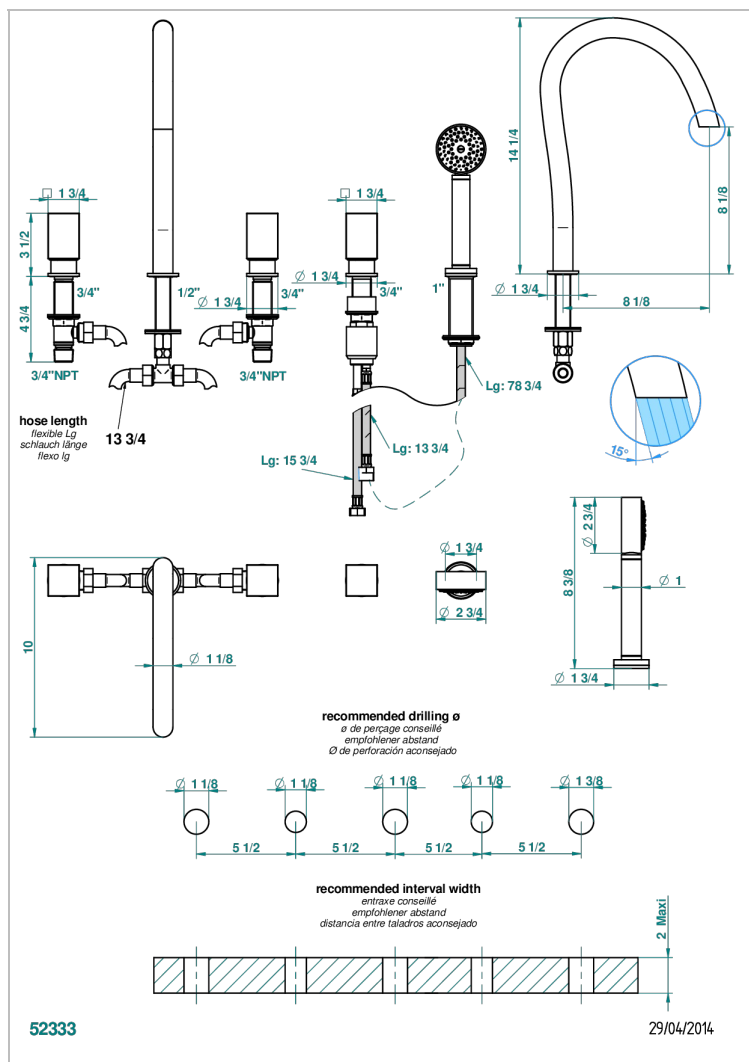

# BEYOND CRYSTAL - CLEAR CRYSTAL

U6F-1132SG

5-hole bath/shower mixer with super goliath spout, 2 x 3/4" valves, and rim mounted handshower supplied by progressive cartridge mixer

## CHARACTERISTIC

- Beyond Crystal - Clear crystal
- 5-hole bath/shower mixer with super goliath spout, 2 x 3/4" valves, and rim mounted handshower supplied by progressive cartridge mixer

## TECHNICAL SPECS

- Recommandé : 3 bars (max. 5 bars) - Advised : 43,5 psi (max. 72 psi)
- Bec : 50 l/min à 3 bars - Douchette : 9,5 l/min à bars
- Spout : 13,2 gpm at 43.5 psi - Handshower : 2.5 gpm at 43.5 psi