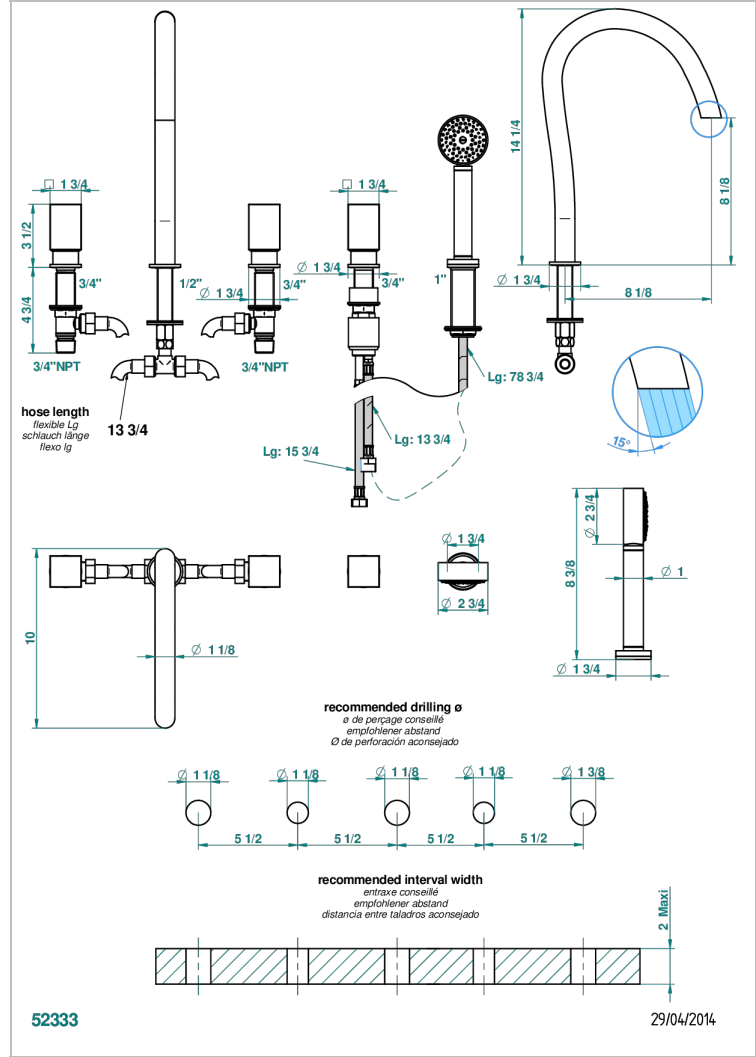

BEYOND CRYSTAL - CLEAR CRYSTAL

U6F-1132SG

5-hole bath/shower mixer with super goliath spout, 2 x 3/4" valves, and rim mounted handshower supplied by progressive cartridge mixer

CHARACTERISTIC

- Beyond Crystal - Clear crystal
- 5-hole bath/shower mixer with super goliath spout, 2 x 3/4" valves, and rim mounted handshower supplied by progressive cartridge mixer

TECHNICAL SPECS

- Recommandé : 3 bars (max. 5 bars) - Advised : 43,5 psi (max. 72 psi)
- Bec : 50 l/min à 3 bars - Douchette : 9,5 l/min à bars
- Spout : 13,2 gpm at 43.5 psi - Handshower : 2.5 gpm at 43.5 psi