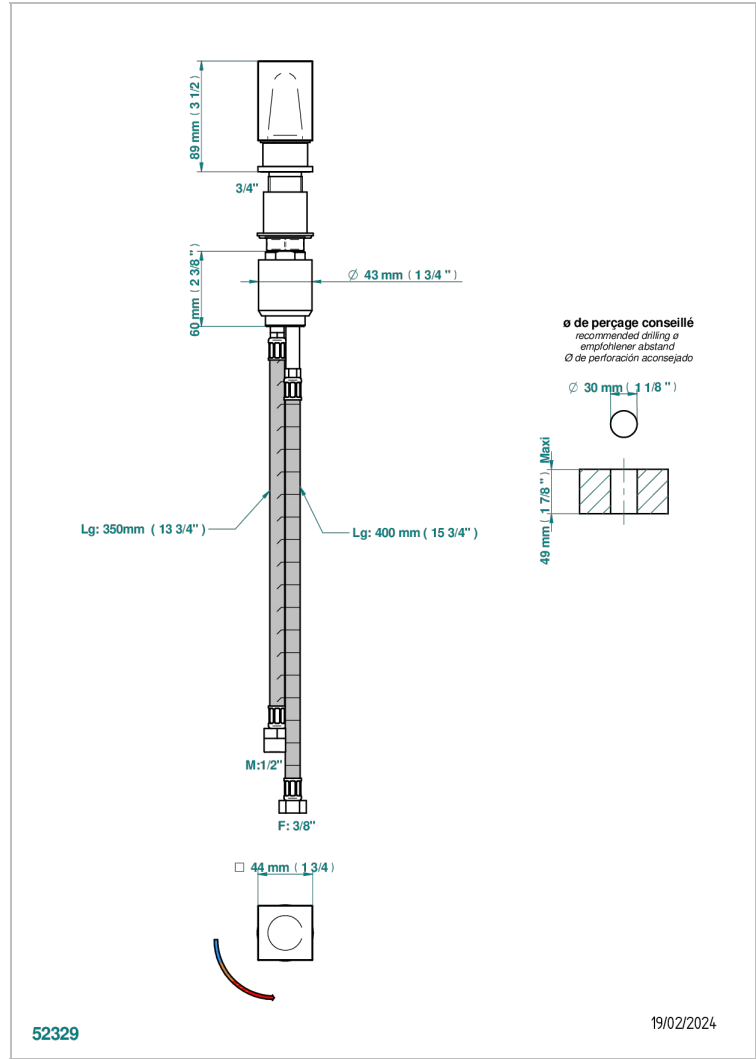

# BEYOND CRYSTAL - RED CRYSTAL

U6H-6532

Rim mounted ceramic mixer with progressive cartridge

## CHARACTERISTIC

- ACS : 22ACCLY009