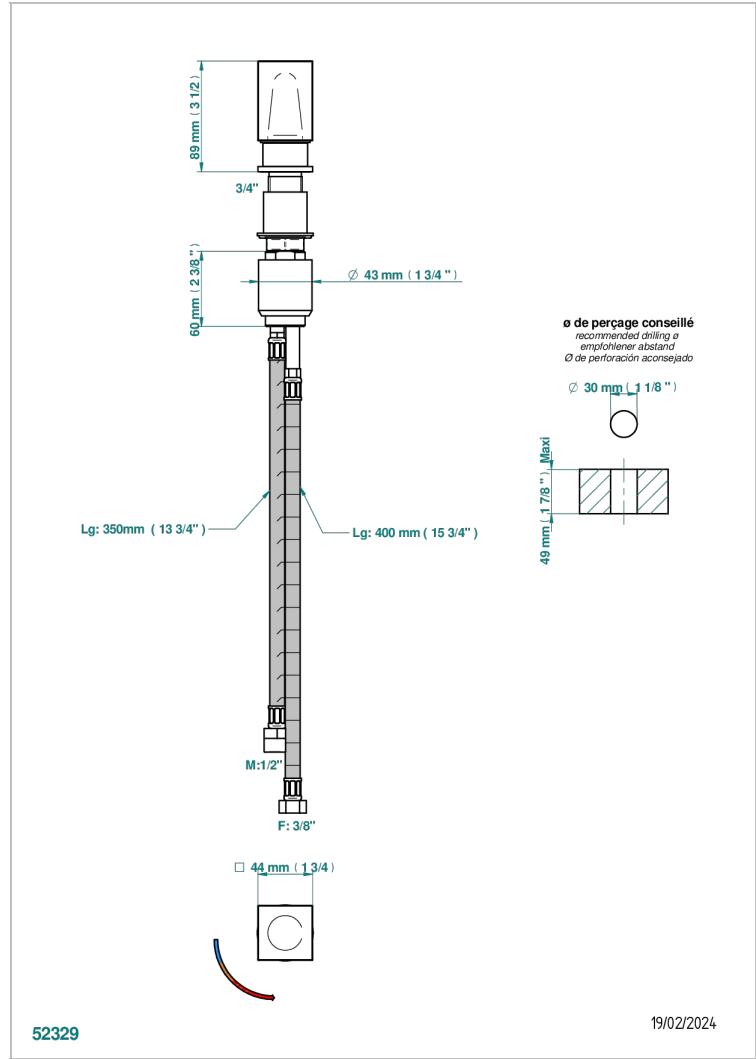

BEYOND CRYSTAL - RED CRYSTAL

U6H-6532

Rim mounted ceramic mixer with progressive cartridge

CHARACTERISTIC

- ACS : 22ACCLY009

STANDARDS

AVAILABLE FINITIONS

- Antique nickel - H28
- Black ceram - D30
- Blush PVD - H62
- Brass color PVD - H49
- Brown bronze color PVD - F33
- Gold color PVD - H52