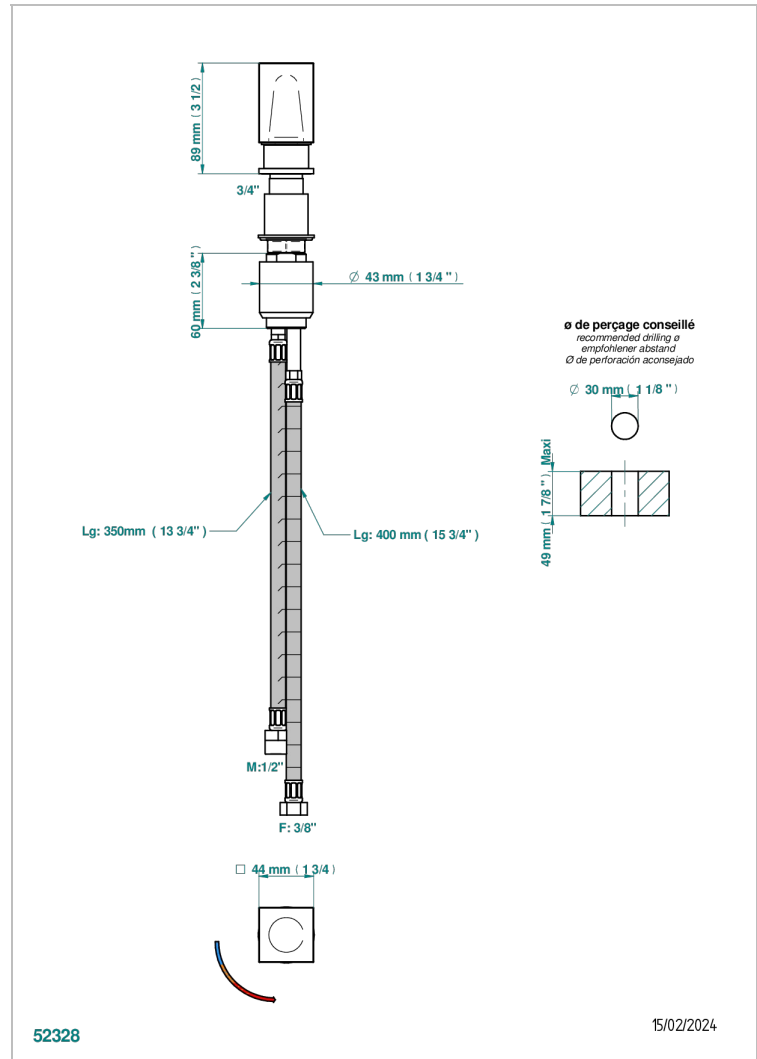

BEYOND CRYSTAL - CLEAR CRYSTAL

U6F-6532

Rim mounted ceramic mixer with progressive cartridge

CHARACTERISTIC

- ACS : 22ACCLY009

STANDARDS

AVAILABLE FINITIONS

- Black ceram - D30
- Blush PVD - H62
- Brass color PVD - H49
- Brown bronze color PVD - F33
- Chrome polished - A02
- Chrome polished / gold polished - G02

- Nickel antique / Sovereign - H28
- Nickel color PVD - H55
- Soft gold - F30
- Soft matt gold - F31
- Umber PVD - H66