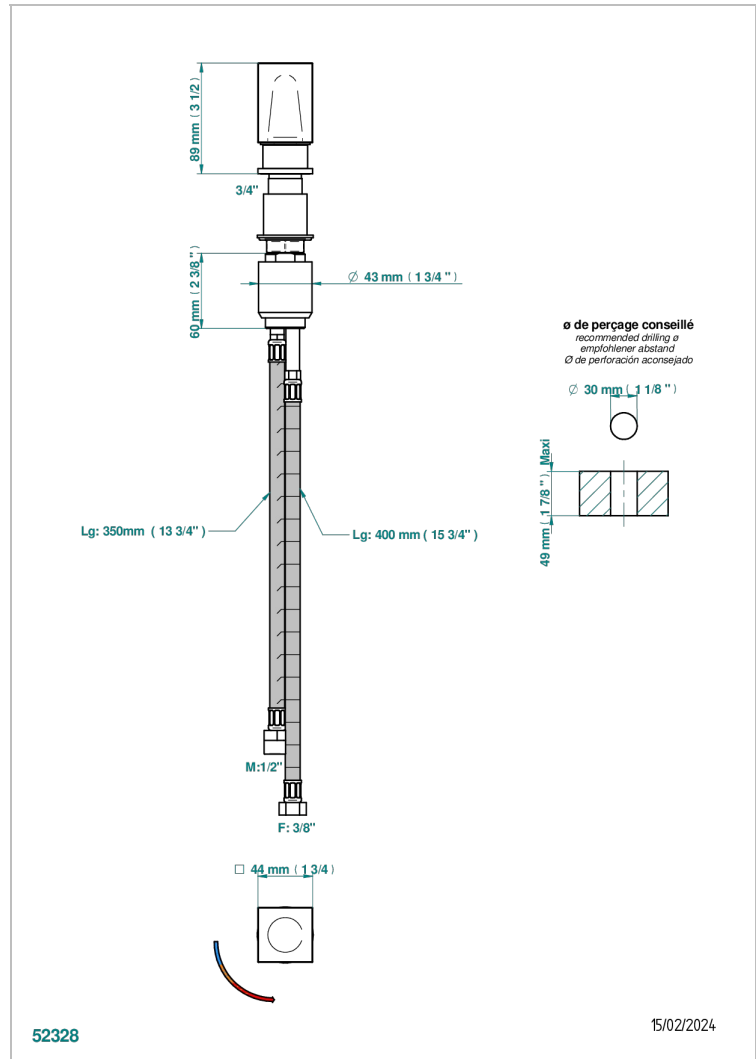

# BEYOND CRYSTAL - CLEAR CRYSTAL

U6F-6532

Rim mounted ceramic mixer with progressive cartridge

## CHARACTERISTIC

- ACS : 22ACCLY009