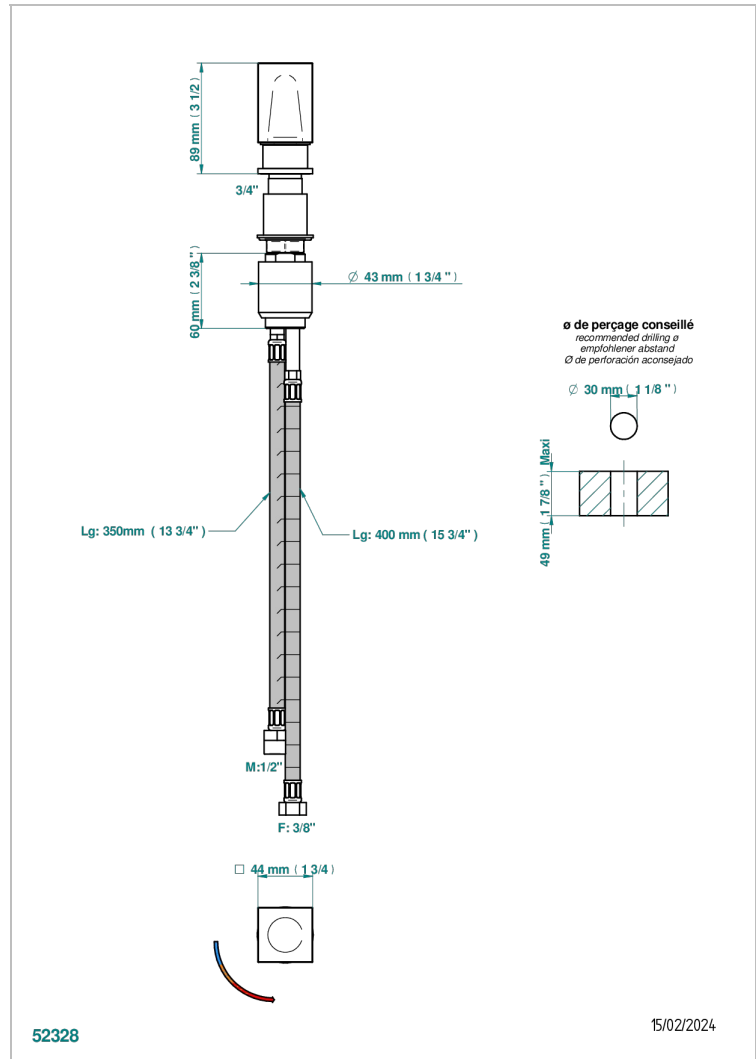

BEYOND CRYSTAL - CLEAR CRYSTAL

U6F-6532

Rim mounted ceramic mixer with progressive cartridge

CHARACTERISTIC

- ACS : 22ACCLY009

STANDARDS

AVAILABLE FINITIONS

Antique nickel - H28
Black ceram - D30
Blush PVD - H62
Brass color PVD - H49
Brown bronze color PVD - F33
Gold color PVD - H52