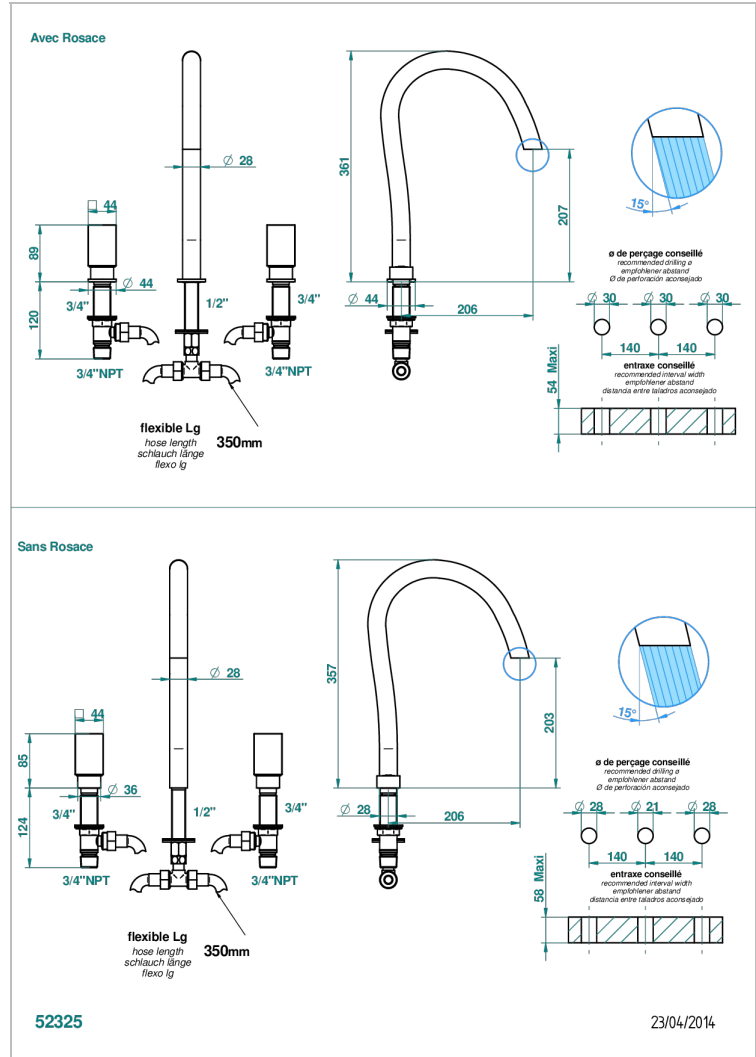

BEYOND CRYSTAL - RED CRYSTAL

U6H-25SGUS

Roman tub set with 3/4" valves

CHARACTERISTIC

- Beyond Crystal - Red crystal
- Roman tub set with 3/4" valves

TECHNICAL SPECS

- Recommandé : 3 bars (max. 5 bars) - Advised : 43,5 psi (max. 72 psi)
- 48 l/min à 3 bars (12.7 gpm at 43.5 psi)