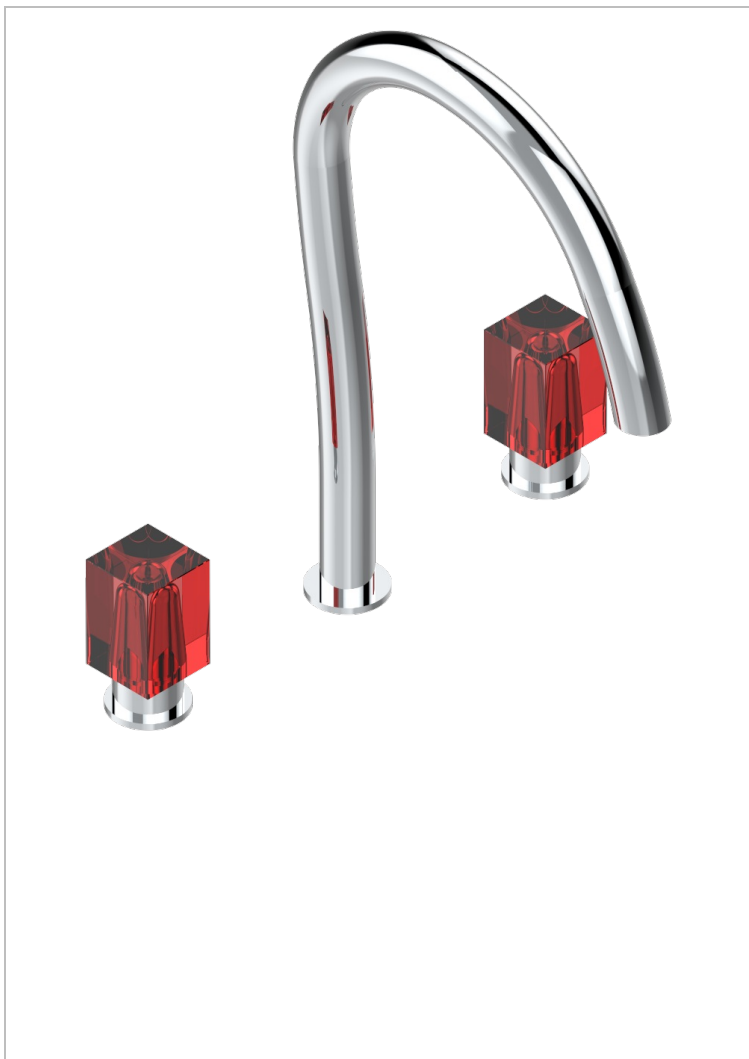

BEYOND CRYSTAL - RED CRYSTAL

U6H-25SGUS

Roman tub set with 3/4" valves

THG
PARIS

CHARACTERISTIC

- Beyond Crystal - Red crystal
- Roman tub set with 3/4" valves

TECHNICAL SPECS

- Recommandé : 3 bars (max. 5 bars) - Advised : 43,5 psi (max. 72 psi)
- 48 l/min à 3 bars (12.7 gpm at 43.5 psi)

AVAILABLE FINITIONS

Black ceram - D30
Blush PVD - H62
Brass color PVD - H49
Brown bronze color PVD - F33
Chrome polished - A02
Chrome polished / gold polished - G02

Gold color PVD - H52
Gold mat - F07
Gold polished - F01
Graphite PVD - H64
Matt Umber PVD - H67
Matt blush PVD - H60

Matt brass color PVD - H50
Matt brown bronze color PVD - F34
Matt chrome (American satin) - C02
Matt gold color PVD - H53
Matt graphite PVD - H65
Matt nickel color PVD - H56

Nickel antique / Sovereign - H28
Nickel color PVD - H55
Soft gold - F30
Soft matt gold - F31
Umber PVD - H66