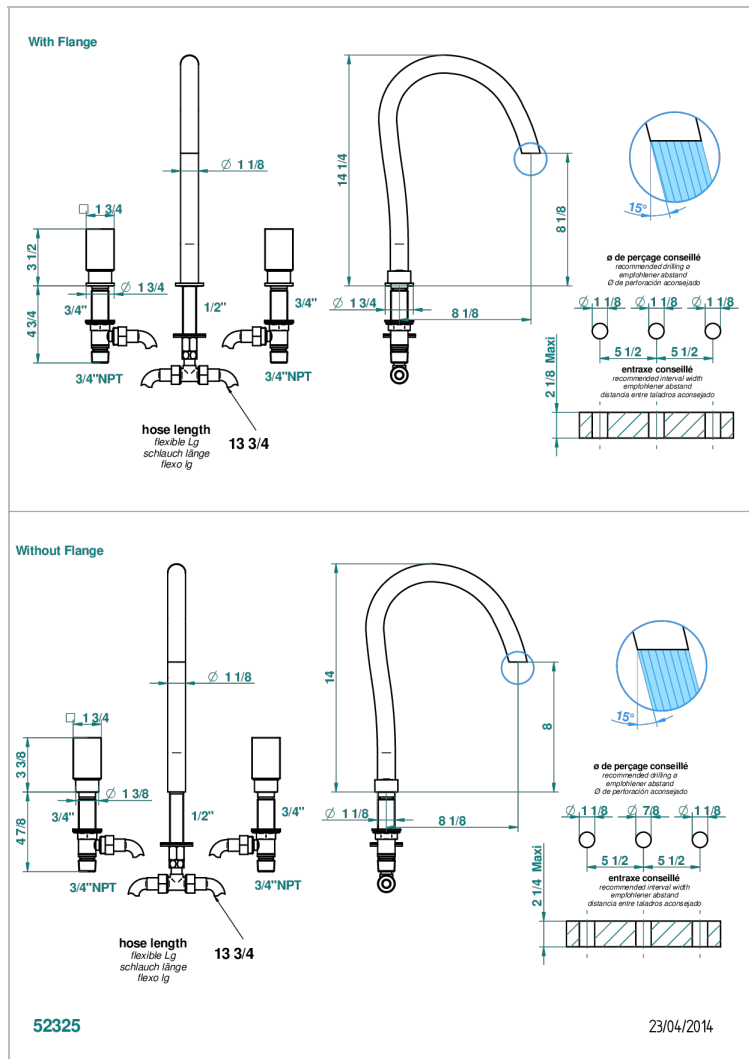

BEYOND CRYSTAL - RED CRYSTAL

U6H-25SGUS

Roman tub set with 3/4" valves

THG
PARIS

CHARACTERISTIC

- Beyond Crystal - Red crystal
- Roman tub set with 3/4" valves

TECHNICAL SPECS

- Recommandé : 3 bars (max. 5 bars) - Advised : 43,5 psi (max. 72 psi)
- 48 l/min à 3 bars (12.7 gpm at 43.5 psi)