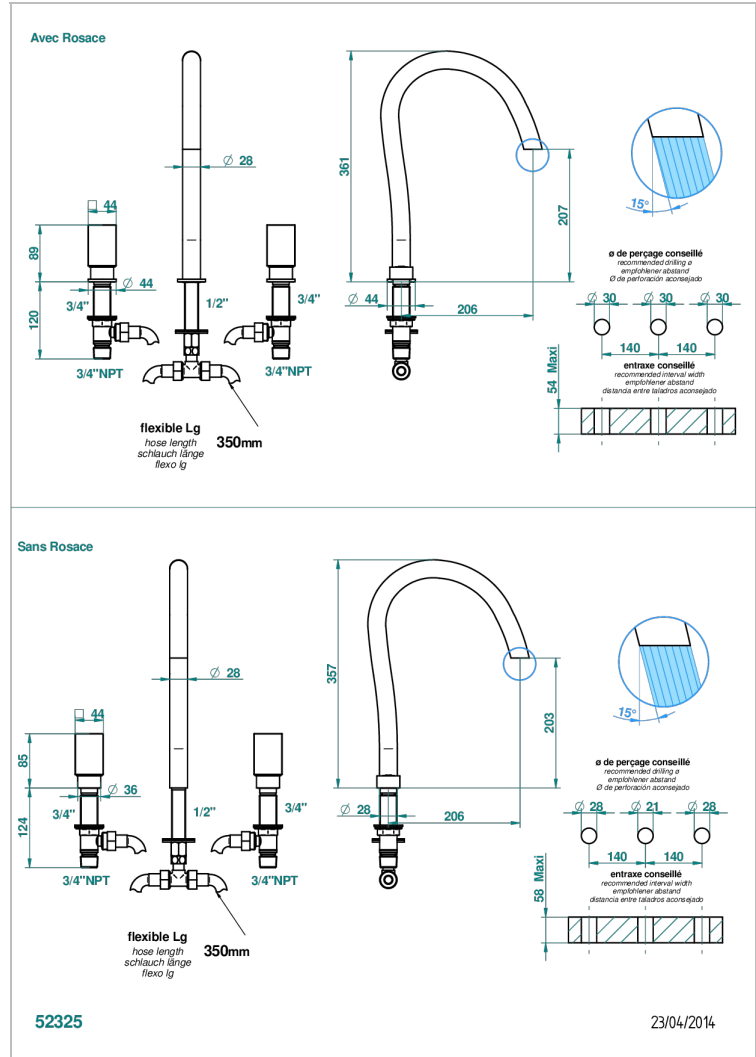

BEYOND CRYSTAL - RED CRYSTAL

U6H-25SG

Rim mounted 3-hole bath mixer, super goliath spout

CHARACTERISTIC

- ACS : 18ACCLY403
- NF : NF EN 200 - IID/A - Chrome

STANDARDS

AVAILABLE FINITIONS

- Antique nickel - H28
- Black ceram - D30
- Blush PVD - H62
- Brass color PVD - H49
- Brown bronze color PVD - F33
- Gold color PVD - H52

- Graphite PVD - H64
- Matt Umber PVD - H67
- Matt blush PVD - H60
- Matt brass color PVD - H50
- Matt brown bronze color PVD - F34
- Matt chrome - C02

TECHNICAL SPECS

- Recommandé : 3 bars (max. 5 bars) - Advised : 43,5 psi (max. 72 psi)
- 48 l/min à 3 bars (12.7 gpm at 43.5 psi)