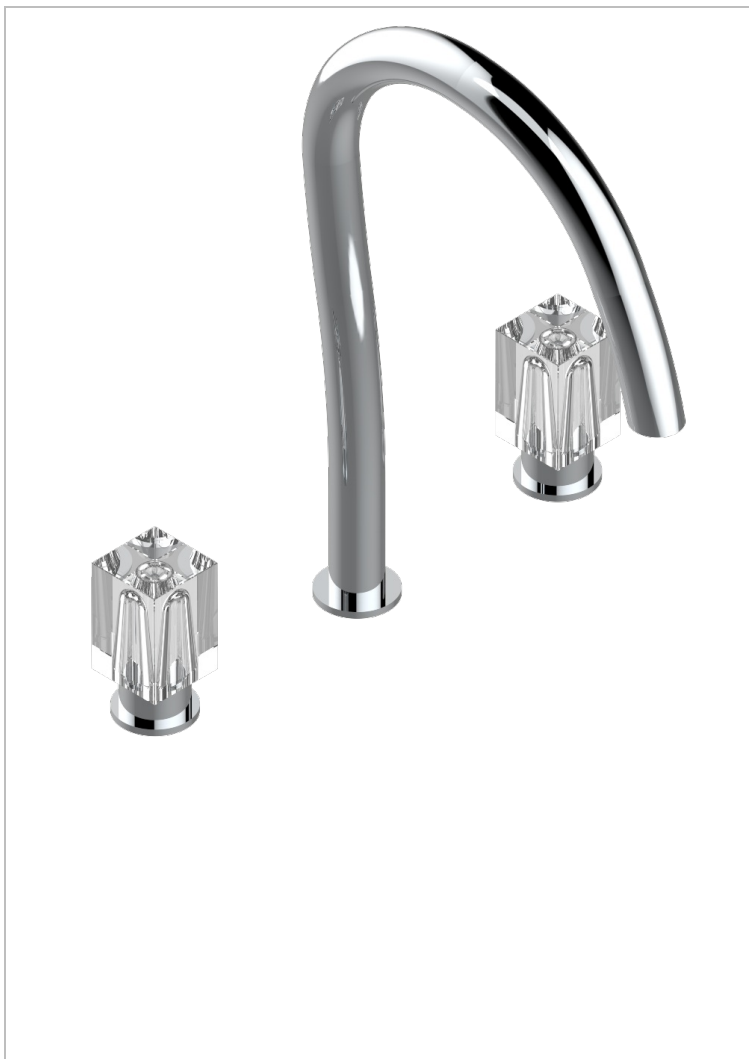

BEYOND CRYSTAL - CLEAR CRYSTAL

U6F-25SGUS

Roman tub set with 3/4" valves

CHARACTERISTIC

- Beyond Crystal - Clear crystal
- Roman tub set with 3/4" valves

TECHNICAL SPECS

- Recommandé : 3 bars (max. 5 bars) - Advised : 43,5 psi (max. 72 psi)
- 48 l/min à 3 bars (12.7 gpm at 43.5 psi)

AVAILABLE FINITIONS

Black ceram - D30
Blush PVD - H62
Brass color PVD - H49
Brown bronze color PVD - F33
Chrome polished - A02
Chrome polished / gold polished - G02

Gold color PVD - H52
Gold mat - F07
Gold polished - F01
Graphite PVD - H64
Matt Umber PVD - H67
Matt blush PVD - H60

Matt brass color PVD - H50
Matt brown bronze color PVD - F34
Matt chrome (American satin) - C02
Matt gold color PVD - H53
Matt graphite PVD - H65
Matt nickel color PVD - H56

Nickel antique / Sovereign - H28
Nickel color PVD - H55
Soft gold - F30
Soft matt gold - F31
Umber PVD - H66