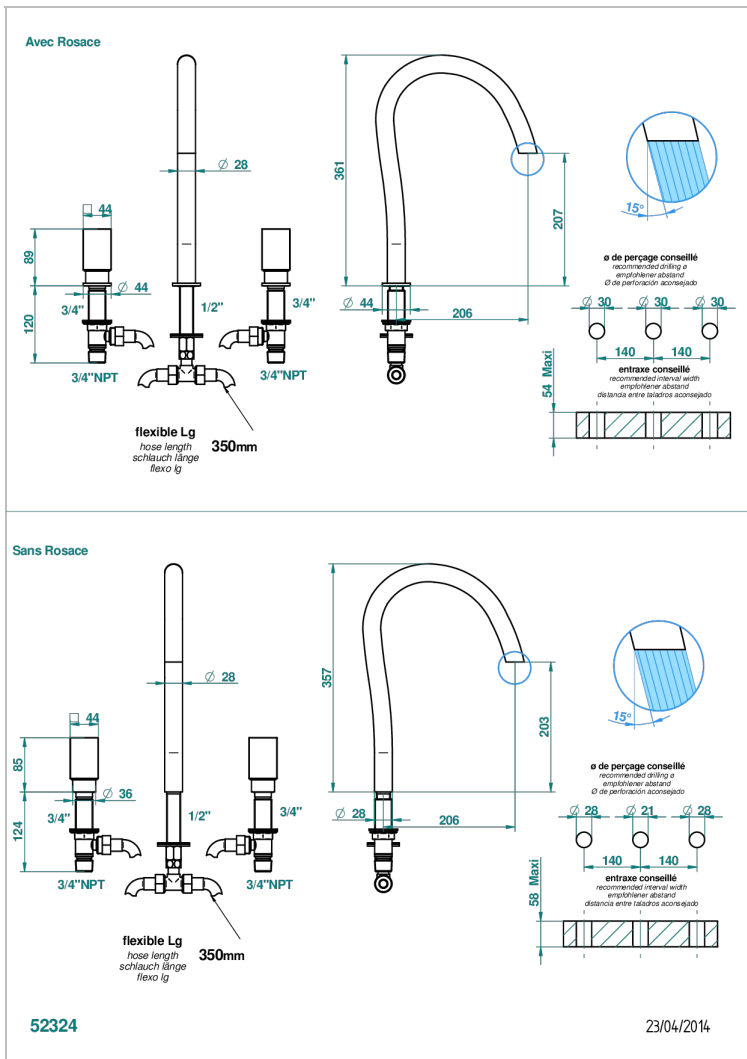

BEYOND CRYSTAL - CLEAR CRYSTAL

U6F-25SGUS

Roman tub set with 3/4" valves

CHARACTERISTIC

- Beyond Crystal - Clear crystal
- Roman tub set with 3/4" valves

TECHNICAL SPECS

- Recommandé : 3 bars (max. 5 bars) - Advised : 43,5 psi (max. 72 psi)
- 48 l/min à 3 bars (12.7 gpm at 43.5 psi)

AVAILABLE FINITIONS

Black ceram - D30
Blush PVD - H62
Brass color PVD - H49
Brown bronze color PVD - F33
Chrome polished - A02
Chrome polished / gold polished - G02

Gold color PVD - H52
Gold mat - F07
Gold polished - F01
Graphite PVD - H64
Matt Umber PVD - H67
Matt blush PVD - H60