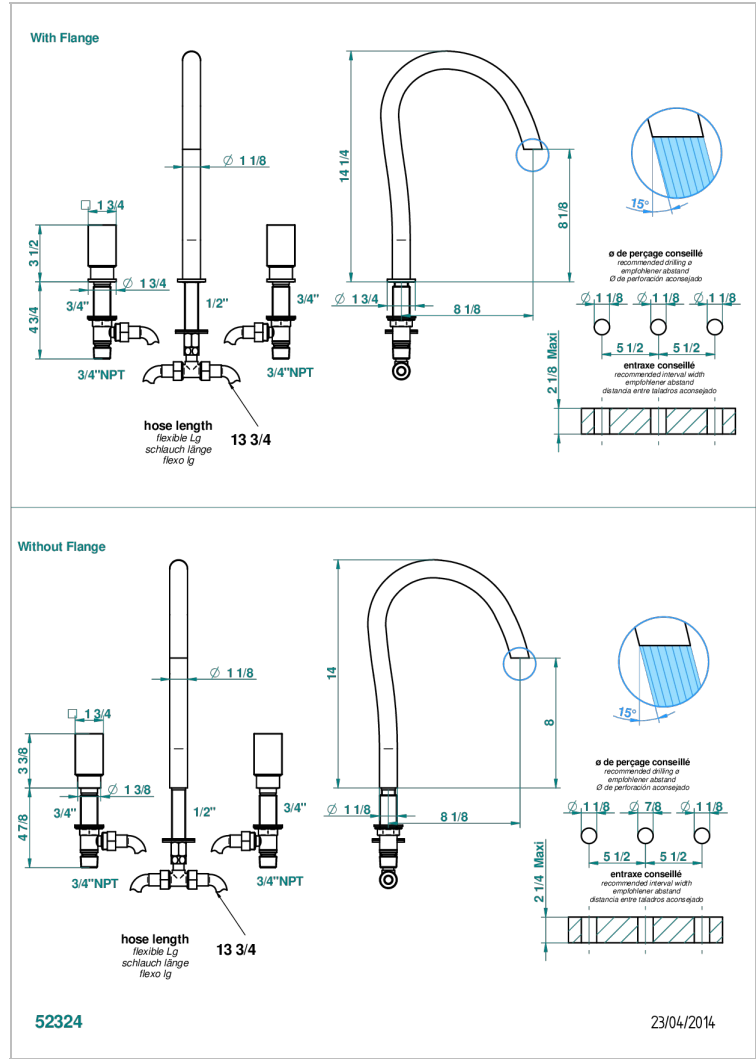

# BEYOND CRYSTAL - CLEAR CRYSTAL

U6F-25SGUS

Roman tub set with 3/4" valves

## CHARACTERISTIC

- Beyond Crystal - Clear crystal
- Roman tub set with 3/4" valves

## TECHNICAL SPECS

- Recommandé : 3 bars (max. 5 bars) - Advised : 43,5 psi (max. 72 psi)
- 48 l/min à 3 bars (12.7 gpm at 43.5 psi)