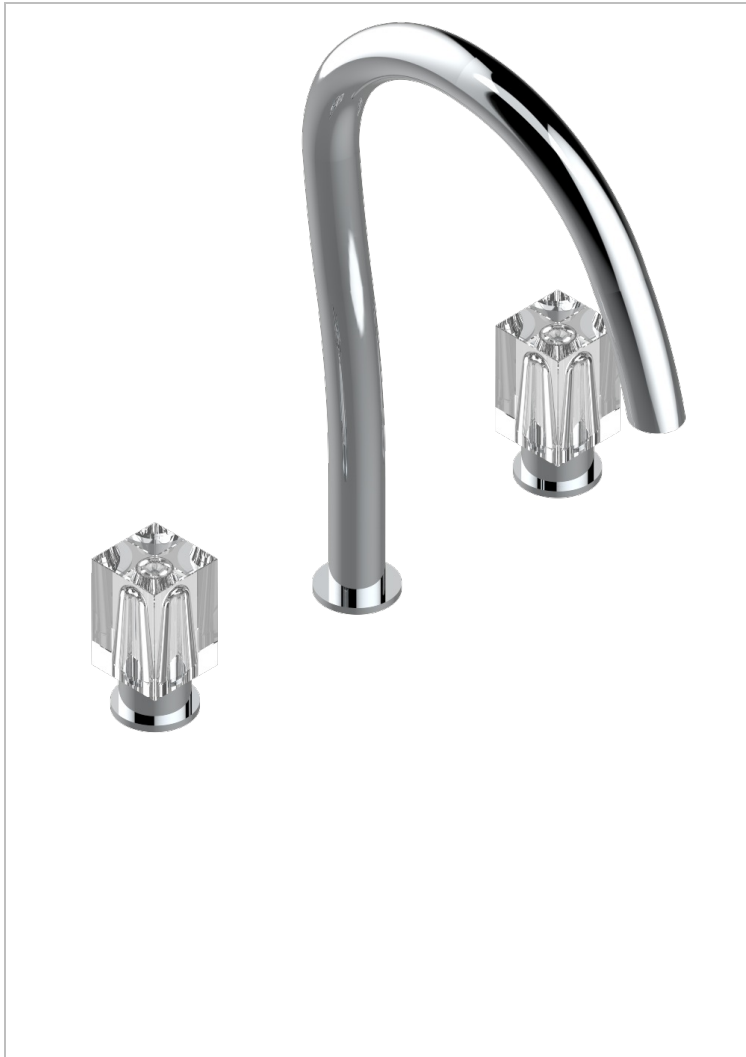

# BYOND CRYSTAL - CLEAR CRYSTAL

U6F-25SG

Rim mounted 3-hole bath mixer, super goliath spout

## CHARACTERISTIC

- ACS : 18ACCLY403
- NF : NF EN 200 - IID/A - Chrome

## AVAILABLE FINITIONS

Antique nickel - H28  
Black ceram - D30  
Blush PVD - H62  
Brass color PVD - H49  
Brown bronze color PVD - F33  
Gold color PVD - H52

Graphite PVD - H64  
Matt Umber PVD - H67  
Matt blush PVD - H60  
Matt brass color PVD - H50  
Matt brown bronze color PVD - F34  
Matt chrome - C02