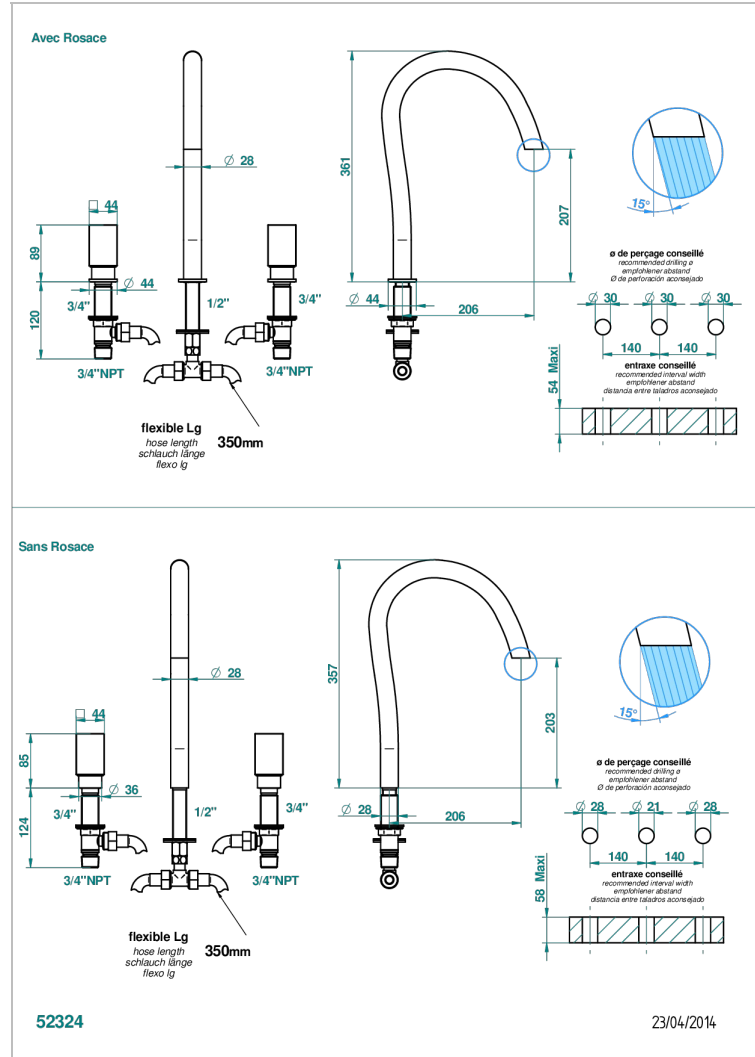

# BYOND CRYSTAL - CLEAR CRYSTAL

U6F-25SG

Rim mounted 3-hole bath mixer, super goliath spout

## CHARACTERISTIC

- ACS : 18ACCLY403
- NF : NF EN 200 - IID/A - Chrome