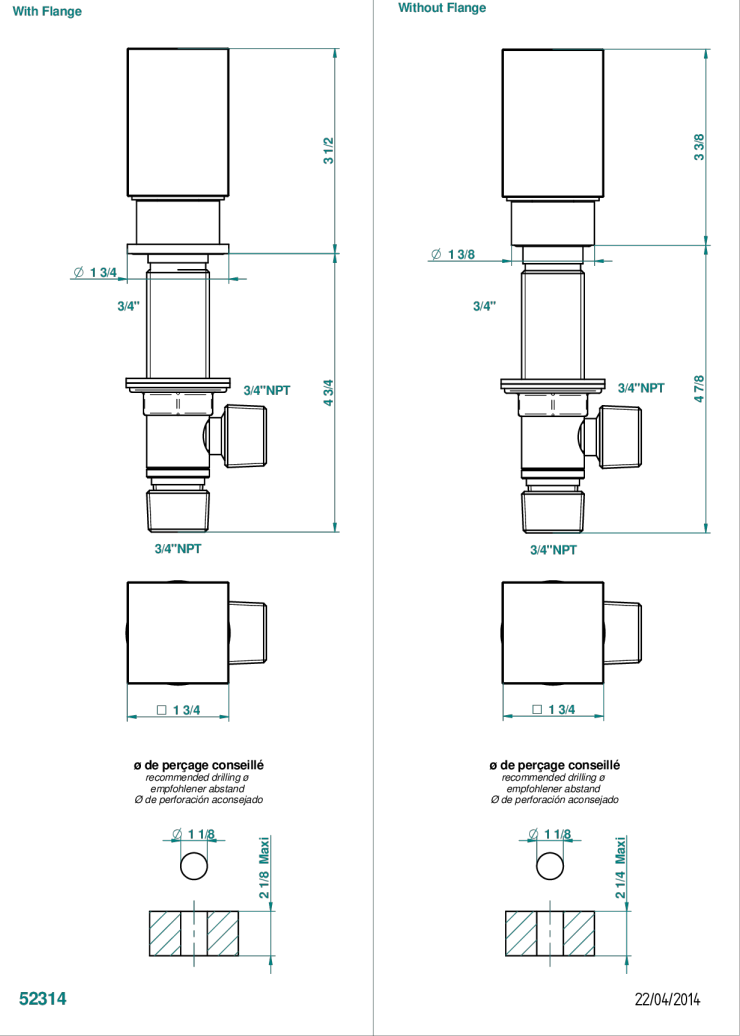

BEYOND CRYSTAL - CHAMPAGNE CRYSTAL

U6J-36/US

3/4" deck valve with trim

CHARACTERISTIC

- ASME : ASME A112.18.1-2011/CSA B125.1-11

STANDARDS

AVAILABLE FINITIONS

- Black ceram - D30
- Blush PVD - H62
- Brass color PVD - H49
- Brown bronze color PVD - F33
- Chrome polished - A02
- Chrome polished / gold polished - G02

- Nickel antique / Sovereign - H28
- Nickel color PVD - H55
- Soft gold - F30
- Soft matt gold - F31
- Umber PVD - H66