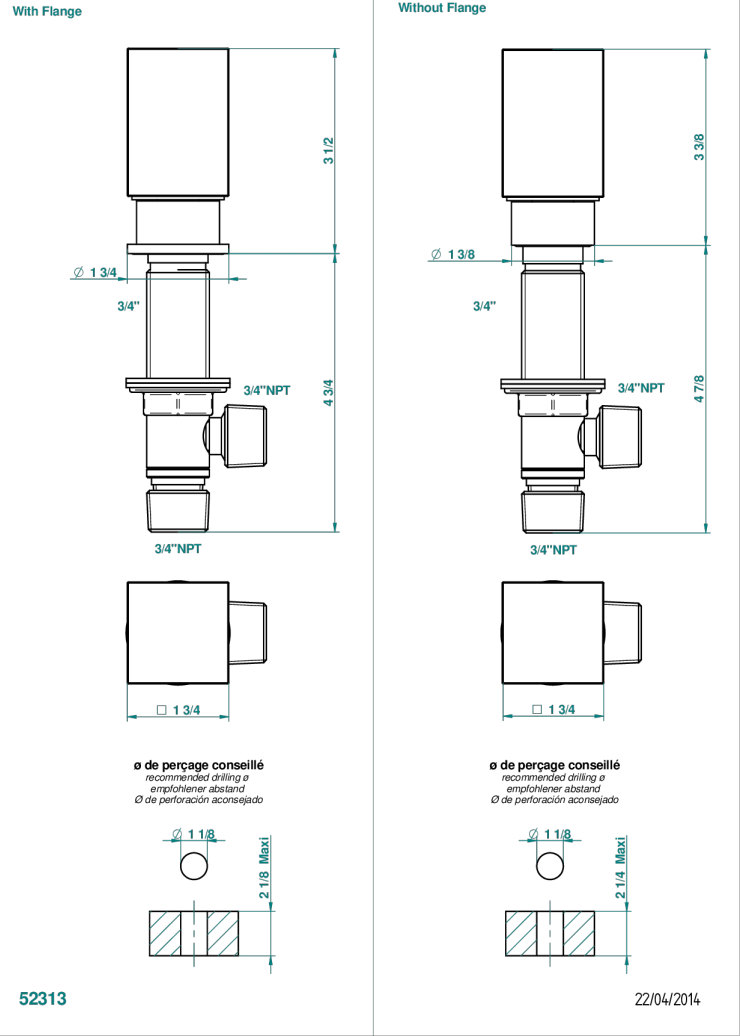

BEYOND CRYSTAL - RED CRYSTAL

U6H-36/US

3/4" deck valve with trim

CHARACTERISTIC

- ASME : ASME A112.18.1-2011/CSA B125.1-11

STANDARDS

AVAILABLE FINITIONS

- Black ceram - D30
- Blush PVD - H62
- Brass color PVD - H49
- Brown bronze color PVD - F33
- Chrome polished - A02
- Chrome polished / gold polished - G02

- Nickel antique / Sovereign - H28
- Nickel color PVD - H55
- Soft gold - F30
- Soft matt gold - F31
- Umber PVD - H66