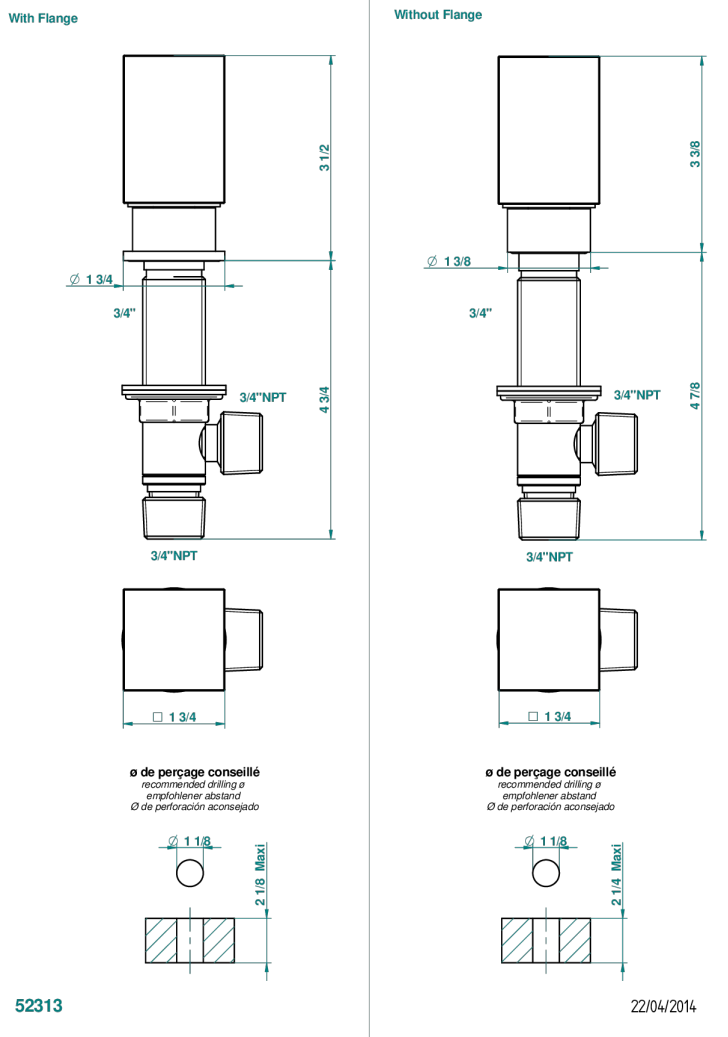

BEYOND CRYSTAL - RED CRYSTAL

U6H-36

Rim mounted 3/4" valve

CHARACTERISTIC

- Beyond Crystal - Red crystal
- Rim mounted 3/4" valve

AVAILABLE FINITIONS

Antique nickel - H28
Black ceram - D30
Blush PVD - H62
Brass color PVD - H49
Brown bronze color PVD - F33
Gold color PVD - H52