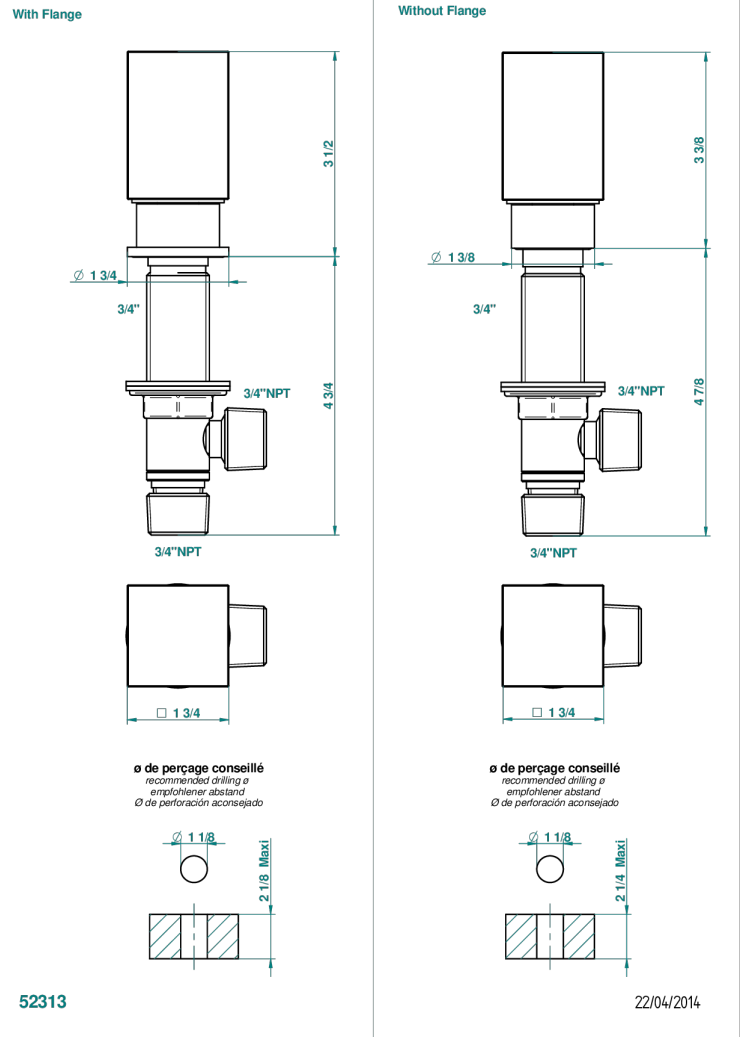

BEYOND CRYSTAL - RED CRYSTAL

U6H-36

Rim mounted 3/4" valve

CHARACTERISTIC

- Beyond Crystal - Red crystal
- Rim mounted 3/4" valve

AVAILABLE FINITIONS

Antique nickel - H28
Black ceram - D30
Blush PVD - H62
Brass color PVD - H49
Brown bronze color PVD - F33
Gold color PVD - H52