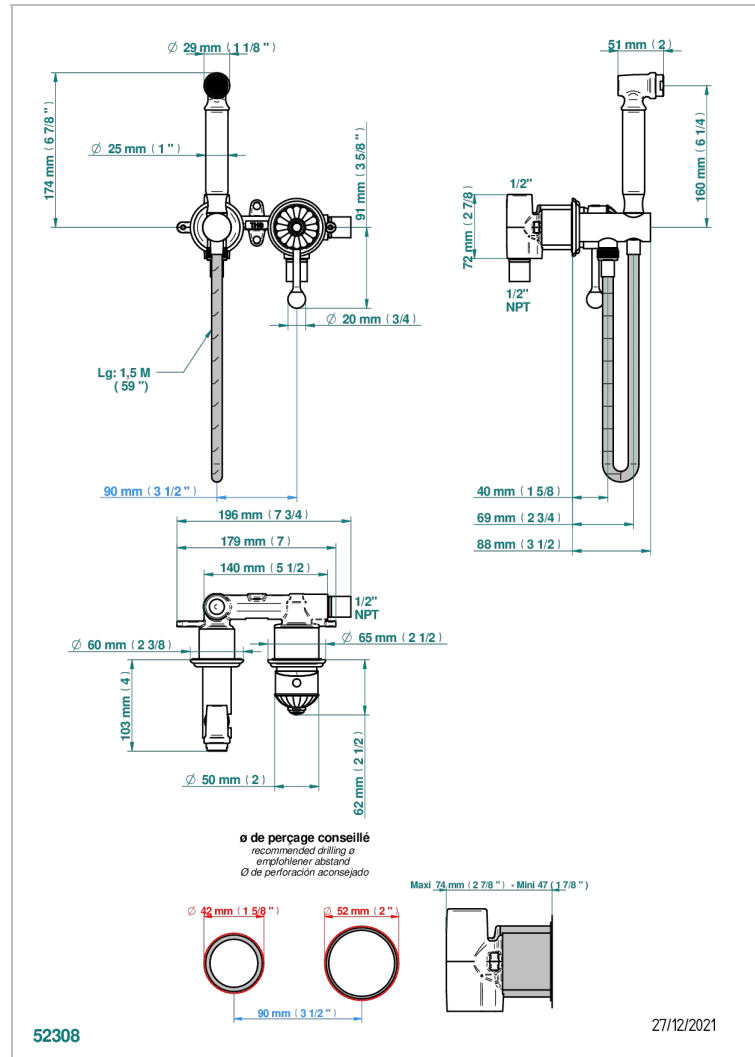

CHEVERNY LAPIS LAZULI

A1T-5840/MUS

Handheld spray bidet with mixing valve, hose, elbow/hook

CHARACTERISTIC

- Cheverny Lapis Lazuli
- Handheld spray bidet with mixing valve, hose, elbow/hook

TECHNICAL SPECS

- Recommandé : 3 bars (max. 5 bars) - Advised : 43,5 psi (max. 72 psi)
- 9,5 l/min à 3 bars (2.5 gpm at 43.5 psi)

AVAILABLE FINITIONS

Black ceram - D30
Blush PVD - H62
Brass color PVD - H49
Brown bronze color PVD - F33
Chrome polished - A02
Chrome polished / gold polished - G02

Matt nickel color PVD - H56
Nickel antique / Sovereign - H28
Nickel color PVD - H55
Nickel polished - B01
Soft gold - F30
Soft matt gold - F31

Umber PVD - H66