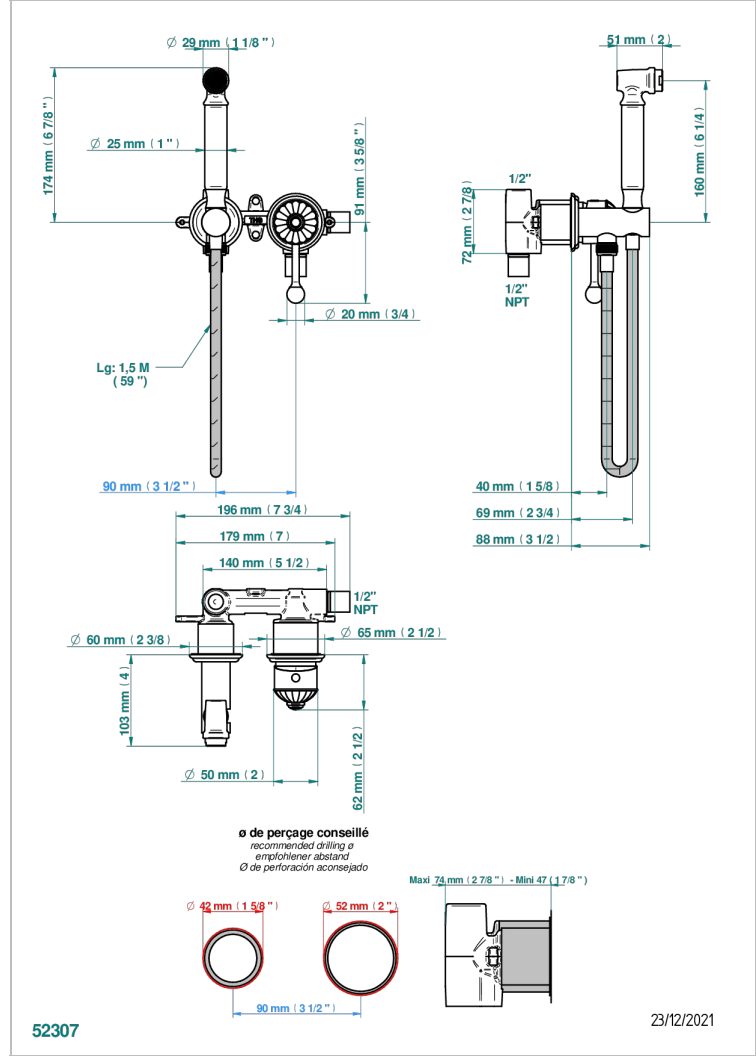

CHEVERNY MALACHITE

A1S-5840/MUS

Handheld spray bidet with mixing valve, hose, elbow/hook

CHARACTERISTIC

- Cheverny Malachite
- Handheld spray bidet with mixing valve, hose, elbow/hook

TECHNICAL SPECS

- Recommandé : 3 bars (max. 5 bars) - Advised : 43,5 psi (max. 72 psi)
- 9,5 l/min à 3 bars (2.5 gpm at 43.5 psi)

Umber PVD - H66