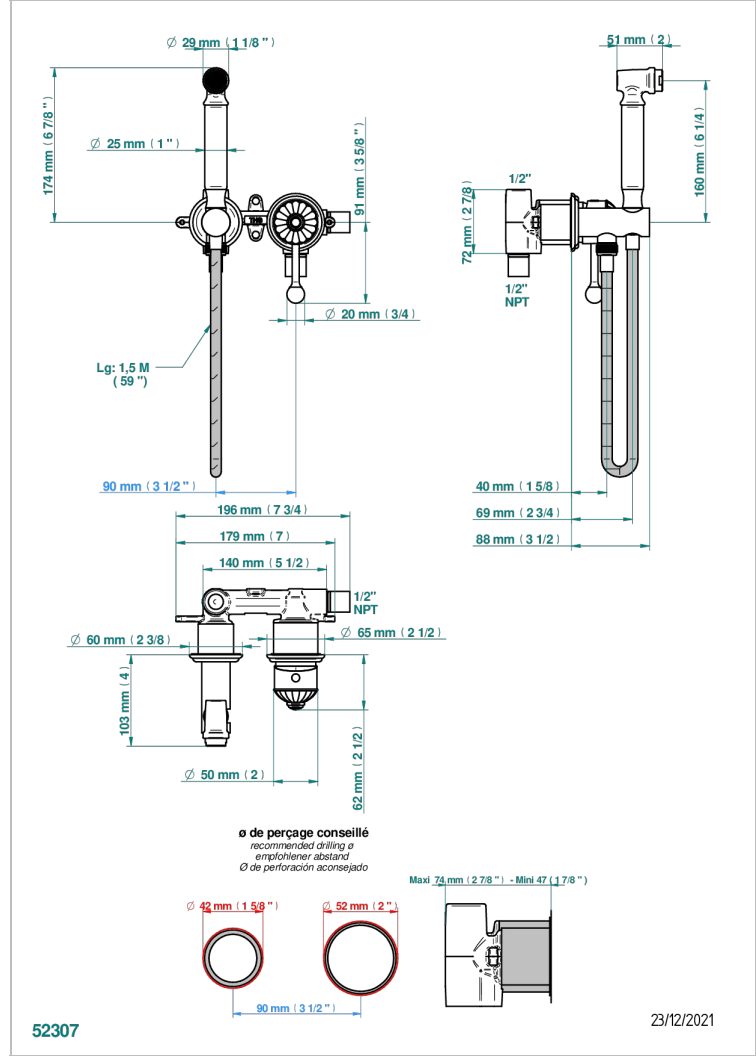

AMBOISE MALACHITE

A1J-5840/MUS

Handheld spray bidet with mixing valve, hose, elbow/hook

CHARACTERISTIC

- Amboise Malachite
- Handheld spray bidet with mixing valve, hose, elbow/hook

TECHNICAL SPECS

- Recommandé : 3 bars (max. 5 bars) - Advised : 43,5 psi (max. 72 psi)
- 9,5 l/min à 3 bars (2.5 gpm at 43.5 psi)

Umber PVD - H66