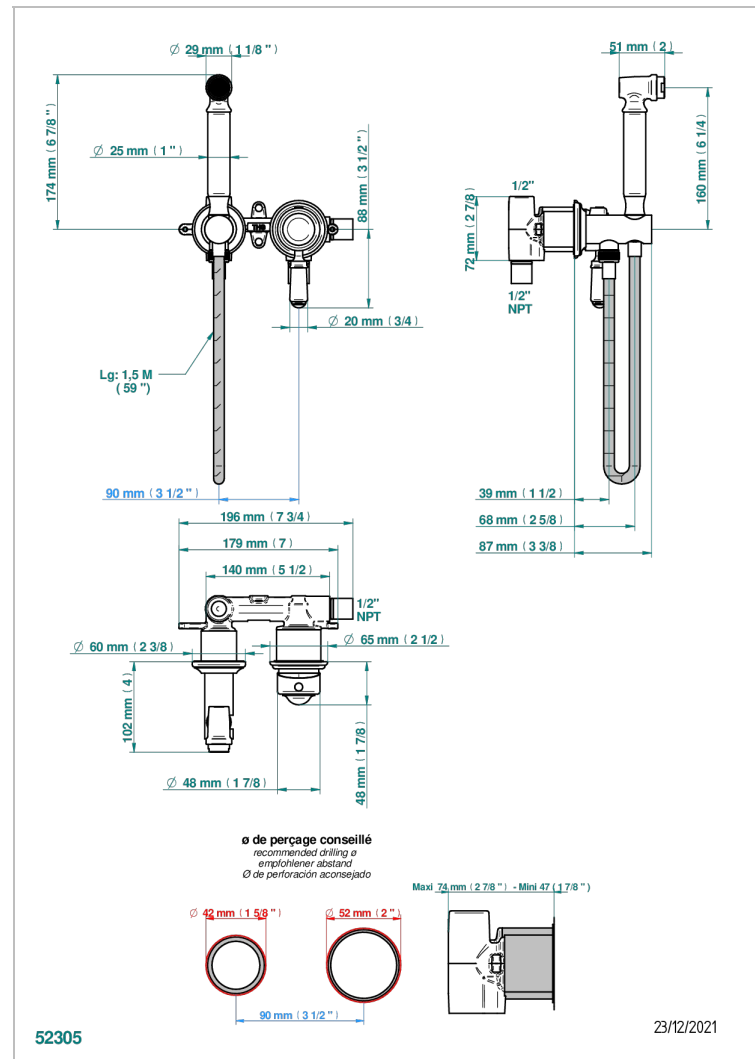

1900

G25-5840/MUS

Handheld spray bidet with mixing valve, hose, elbow/hook

CHARACTERISTIC

- 1900
- Handheld spray bidet with mixing valve, hose, elbow/hook

TECHNICAL SPECS

- Recommandé : 3 bars (max. 5 bars) - Advised : 43,5 psi (max. 72 psi)
- 9,5 l/min à 3 bars (2.5 gpm at 43.5 psi)