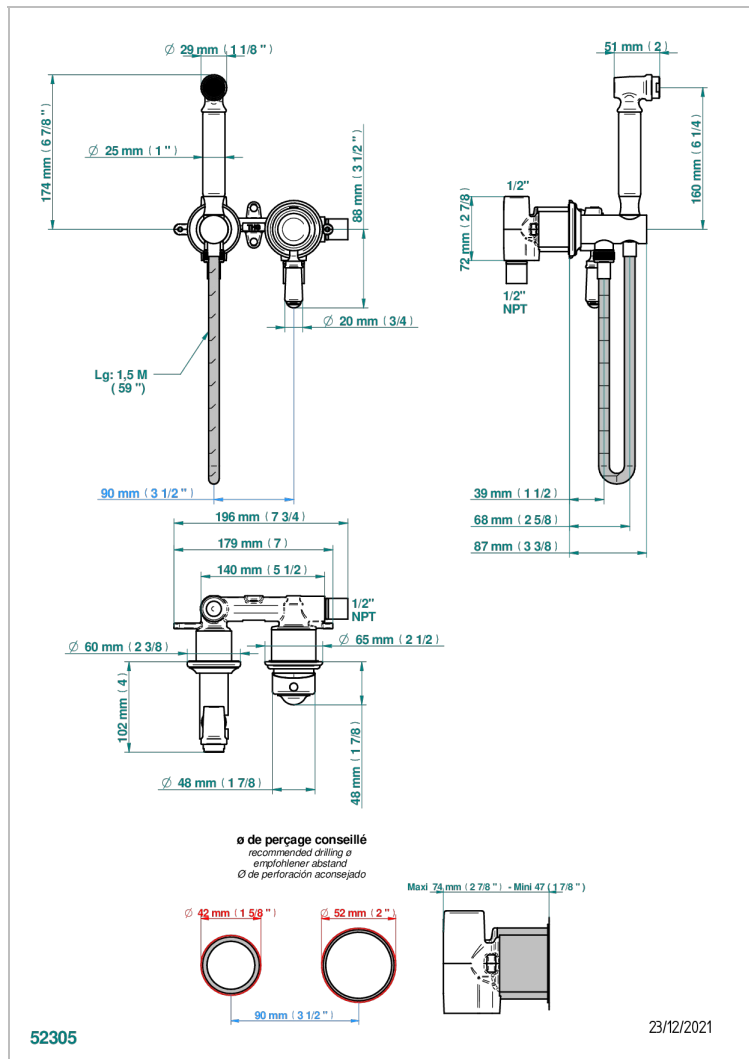

BROADWAY WITH WHITE PORCELAIN LEVER HANDLES

A04-5840/MUS

Handheld spray bidet with mixing valve, hose, elbow/hook

CHARACTERISTIC

- Broadway with white porcelain lever handles
- Handheld spray bidet with mixing valve, hose, elbow/hook

TECHNICAL SPECS

- Recommandé : 3 bars (max. 5 bars) - Advised : 43,5 psi (max. 72 psi)
- 9,5 l/min à 3 bars (2.5 gpm at 43.5 psi)

AVAILABLE FINITIONS

Black ceram - D30

Blush PVD - H62

Brass color PVD - H49