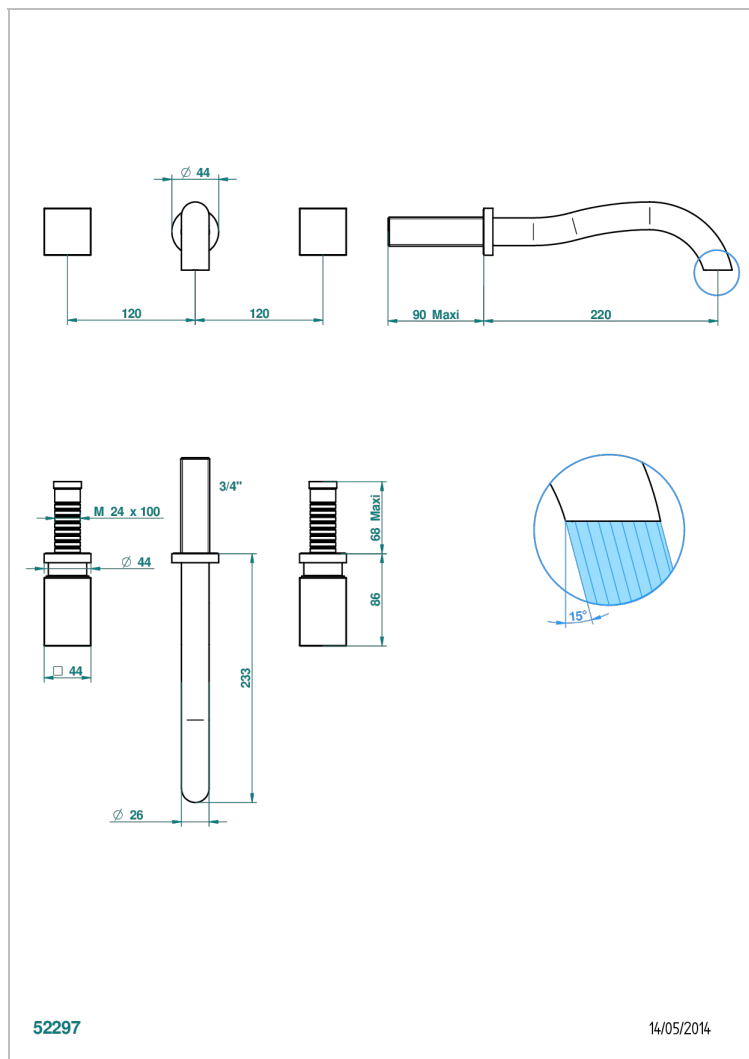

BEYOND CRYSTAL - CLEAR CRYSTAL

U6F-41SGB

Trim for wall mounted 3-hole bath set only

THG[®]
PARIS

CHARACTERISTIC

- Beyond Crystal - Clear crystal
- Trim for wall mounted 3-hole bath set only

RELATED SKU'S

- Ref. G00-40AM/US Rough parts for wall set (one counter clockwise and one clockwise cartridges)

AVAILABLE FINITIONS

Black ceram - D30
Blush PVD - H62
Brass color PVD - H49
Brown bronze color PVD - F33
Chrome polished - A02
Chrome polished / gold polished - G02

Gold color PVD - H52
Gold mat - F07
Gold polished - F01
Graphite PVD - H64
Matt Umber PVD - H67
Matt blush PVD - H60