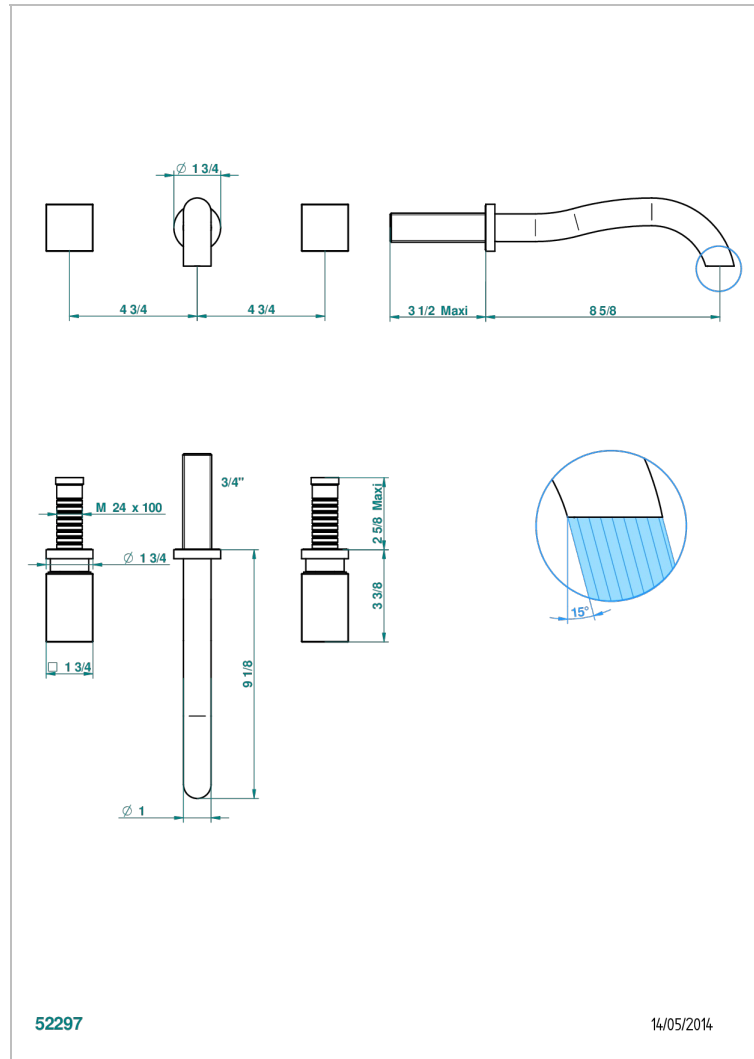

# BEYOND CRYSTAL - CLEAR CRYSTAL

U6F-41SGB

Trim for wall mounted 3-hole bath set only

THG<sup>®</sup>  
PARIS

## CHARACTERISTIC

- Beyond Crystal - Clear crystal
- Trim for wall mounted 3-hole bath set only

## RELATED SKU'S

- Ref. G00-40AM/US Rough parts for wall set (one counter clockwise and one clockwise cartridges)