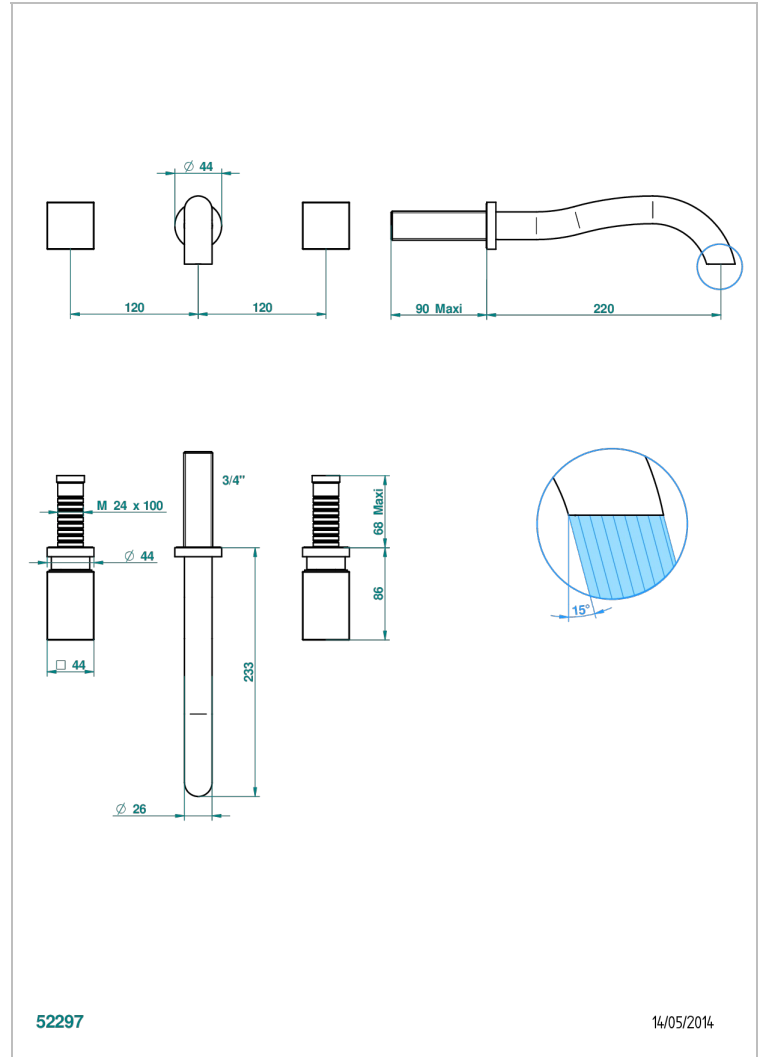

# BEYOND CRYSTAL - CRISTAL CLARO

U6F-41SGB

Trim only for wall mounted 3-hole bath mixer

THG<sup>®</sup>  
PARIS

## CARACTERÍSTICAS

- Beyond Crystal - cristal claro
- Trim only for wall mounted 3-hole bath mixer

## PRODUCTOS RELACIONADOS

- Ref. G00-40AC Rough parts for wall mounted 3 hole mixer, cross handle version
- Ref. G00-40AM Rough parts for wall mounted 3 hole mixer, lever handle version