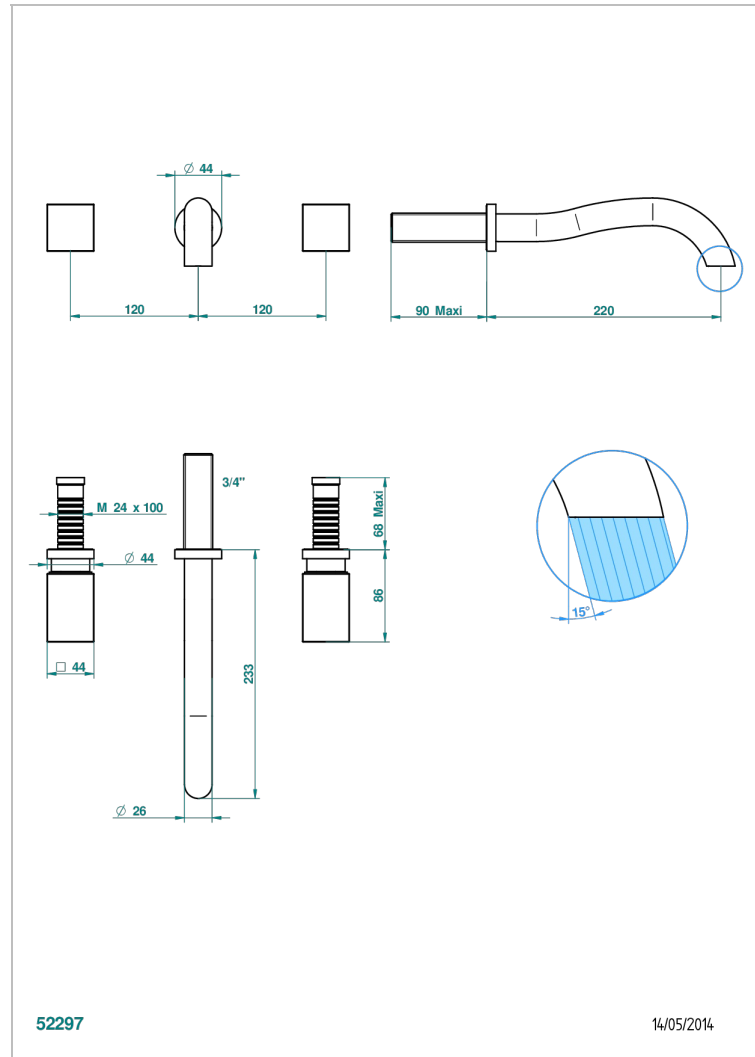

BEYOND CRYSTAL - CLEAR CRYSTAL

U6F-41SGB

Trim only for wall mounted 3-hole bath mixer

CHARACTERISTIC

- Beyond Crystal - Clear crystal
- Trim only for wall mounted 3-hole bath mixer

RELATED SKU'S

- Ref. G00-40AC Rough parts for wall mounted 3 hole mixer, cross handle version
- Ref. G00-40AM Rough parts for wall mounted 3 hole mixer, lever handle version

AVAILABLE FINITIONS

Antique nickel - H28
Black ceram - D30
Blush PVD - H62
Brass color PVD - H49
Brown bronze color PVD - F33
Gold color PVD - H52

Graphite PVD - H64
Matt Umber PVD - H67
Matt blush PVD - H60
Matt brass color PVD - H50
Matt brown bronze color PVD - F34
Matt chrome - C02