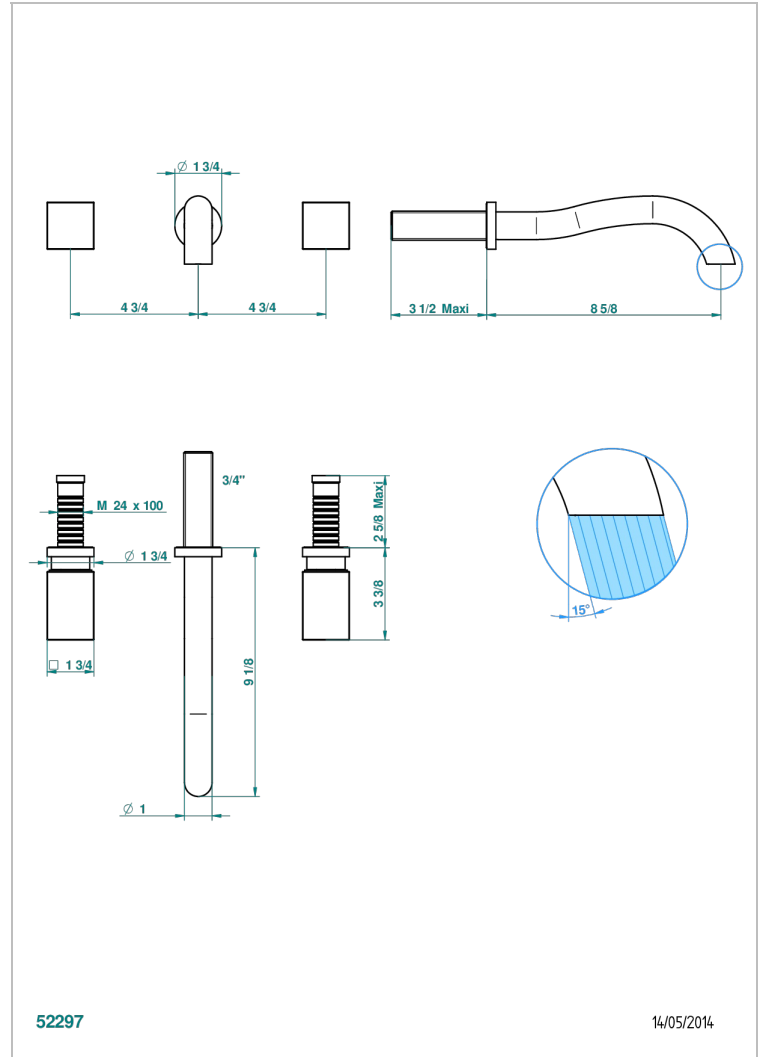

BEYOND CRYSTAL - CRISTAL CLARO

U6F-41SGB

Trim only for wall mounted 3-hole bath mixer

THG[®]
PARIS

CARACTERÍSTICAS

- Beyond Crystal - cristal claro
- Trim only for wall mounted 3-hole bath mixer

PRODUCTOS RELACIONADOS

- Ref. G00-40AC Rough parts for wall mounted 3 hole mixer, cross handle version
- Ref. G00-40AM Rough parts for wall mounted 3 hole mixer, lever handle version

ACABADOS DISPONIBLES

Cerámica negra mate - D30
Cromo - A02
Cromo / dorado - G02
Cromo mate - C02
Dorado - F01
Dorado mate - F07