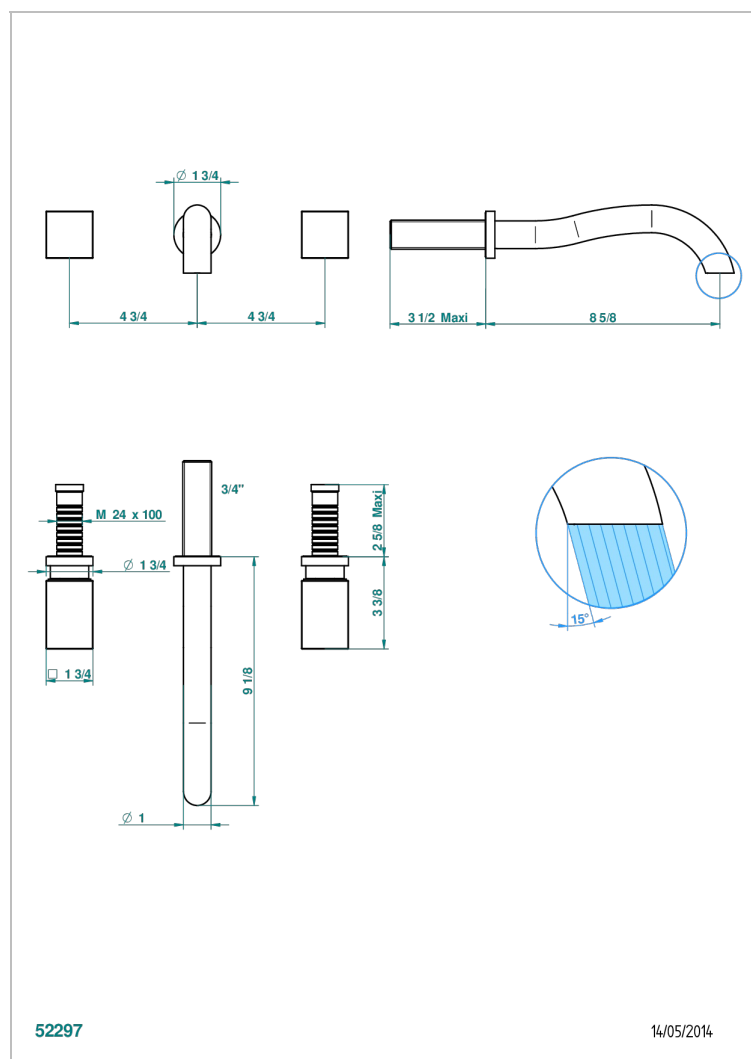

BEYOND CRYSTAL - CLEAR CRYSTAL

U6F-41SGB

Trim only for wall mounted 3-hole bath mixer

CHARACTERISTIC

- Beyond Crystal - Clear crystal
- Trim only for wall mounted 3-hole bath mixer

RELATED SKU'S

- Ref. G00-40AC Rough parts for wall mounted 3 hole mixer, cross handle version
- Ref. G00-40AM Rough parts for wall mounted 3 hole mixer, lever handle version

AVAILABLE FINITIONS

Antique nickel - H28
Black ceram - D30
Blush PVD - H62
Brass color PVD - H49
Brown bronze color PVD - F33
Gold color PVD - H52

Graphite PVD - H64
Matt Umber PVD - H67
Matt blush PVD - H60
Matt brass color PVD - H50
Matt brown bronze color PVD - F34
Matt chrome - C02