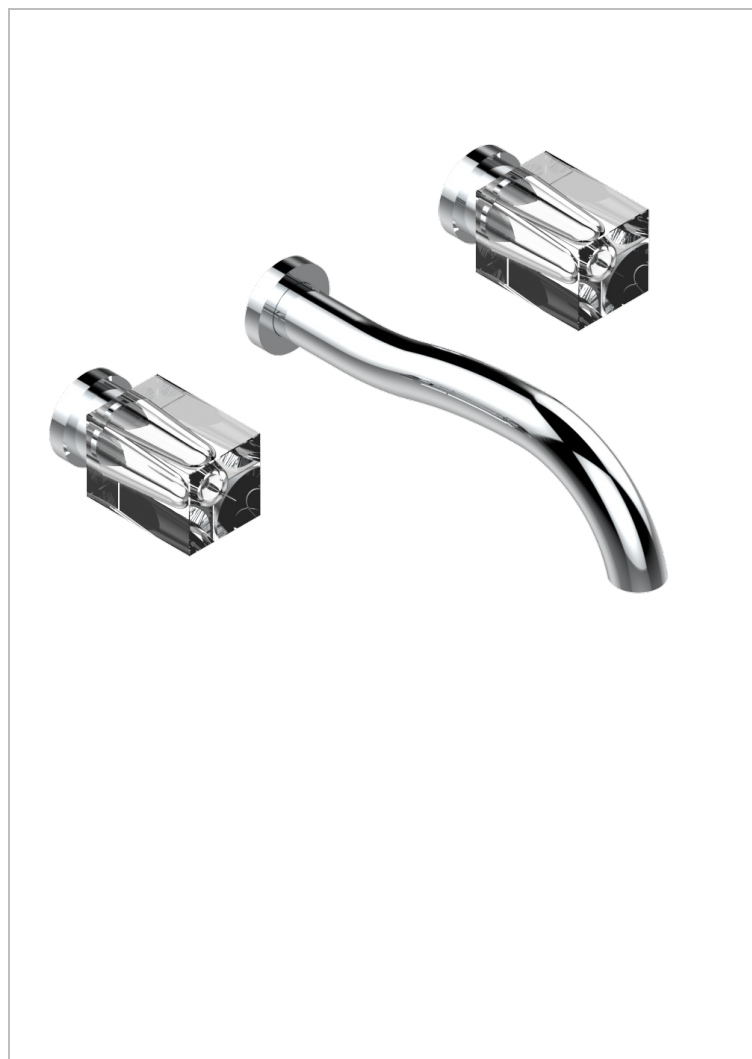

BEYOND CRYSTAL - CLEAR CRYSTAL

U6F-41SGB

Trim only for wall mounted 3-hole bath mixer

CHARACTERISTIC

- Beyond Crystal - Clear crystal
- Trim only for wall mounted 3-hole bath mixer

RELATED SKU'S

- Ref. G00-40AC Rough parts for wall mounted 3 hole mixer, cross handle version
- Ref. G00-40AM Rough parts for wall mounted 3 hole mixer, lever handle version

AVAILABLE FINITIONS

Antique nickel - H28
Black ceram - D30
Blush PVD - H62
Brass color PVD - H49
Brown bronze color PVD - F33
Gold color PVD - H52

Graphite PVD - H64
Matt Umber PVD - H67
Matt blush PVD - H60
Matt brass color PVD - H50
Matt brown bronze color PVD - F34
Matt chrome - C02

Matt gold - F07
Matt gold color PVD - H53
Matt graphite PVD - H65
Matt nickel color PVD - H56
Nickel color PVD - H55
Polished chrome (color finish) - A02

Polished chrome / Polished gold (color finish) - G02
Polished gold (color finish) - F01
Soft gold - F30
Soft matt gold - F31
Umber PVD - H66