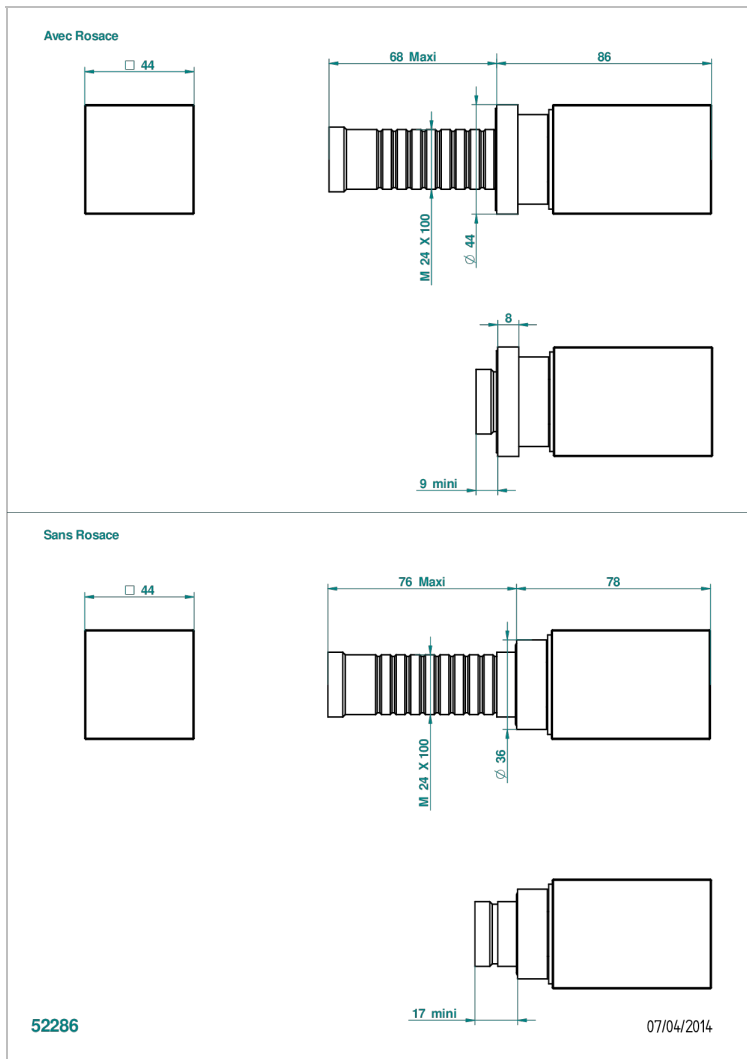

BEYOND CRYSTAL - CHAMPAGNE CRYSTAL

U6J-30B

Wall volume control 30 & 32 trim

CHARACTERISTIC

- Beyond Crystal - Champagne crystal
- Wall volume control 30 & 32 trim

RELATED SKU'S

- Ref. G00-32CUSA 3/4" Volume control wall valve with ceramic cartridge
- Ref. G00-32HUSA 3/4" Volume control wall valve with ceramic cartridge counterclockwise
- Ref. G00-30CUSA 1/2" volume control wall valve with ceramic cartridge
- Ref. G00-30HUSA 1/2" Volume control wall valve with ceramic cartridge counterclockwise

AVAILABLE FINITIONS

Black ceram - D30
Blush PVD - H62
Brass color PVD - H49
Brown bronze color PVD - F33
Chrome polished - A02
Chrome polished / gold polished - G02

Gold color PVD - H52
Gold mat - F07
Gold polished - F01
Graphite PVD - H64
Matt Umber PVD - H67
Matt blush PVD - H60