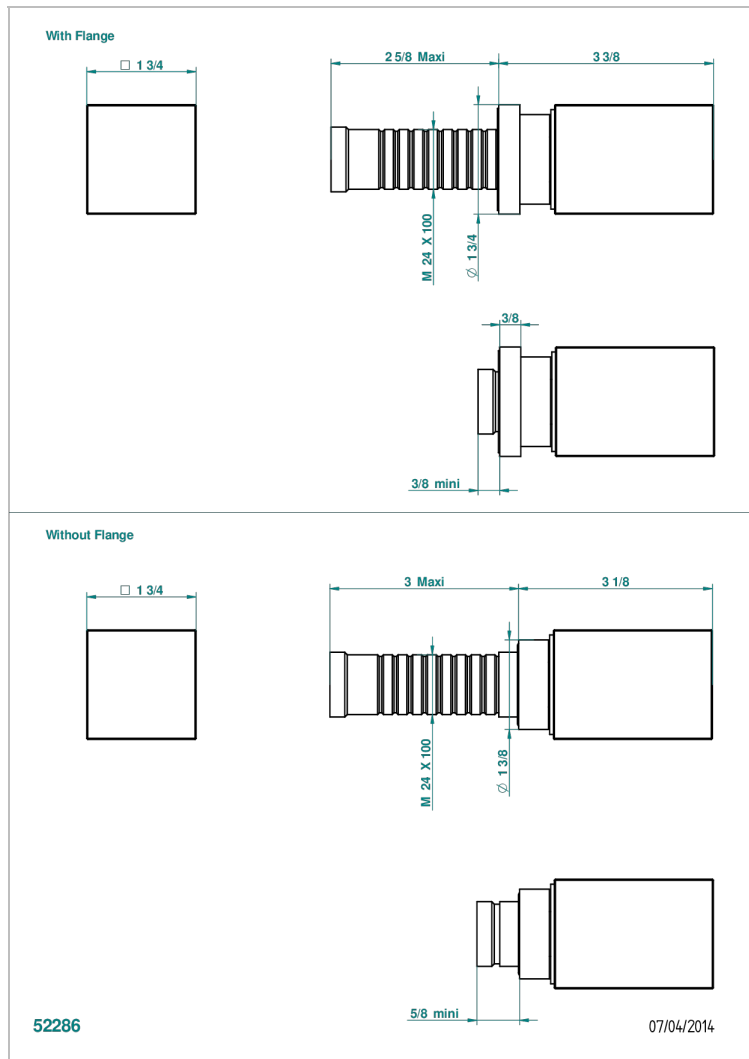

BEYOND CRYSTAL - CHAMPAGNE CRYSTAL

U6J-30B

Wall volume control 30 & 32 trim

CHARACTERISTIC

- Beyond Crystal - Champagne crystal
- Wall volume control 30 & 32 trim

RELATED SKU'S

- Ref. G00-32CUSA 3/4" Volume control wall valve with ceramic cartridge
- Ref. G00-32HUSA 3/4" Volume control wall valve with ceramic cartridge counterclockwise
- Ref. G00-30CUSA 1/2" volume control wall valve with ceramic cartridge
- Ref. G00-30HUSA 1/2" Volume control wall valve with ceramic cartridge counterclockwise