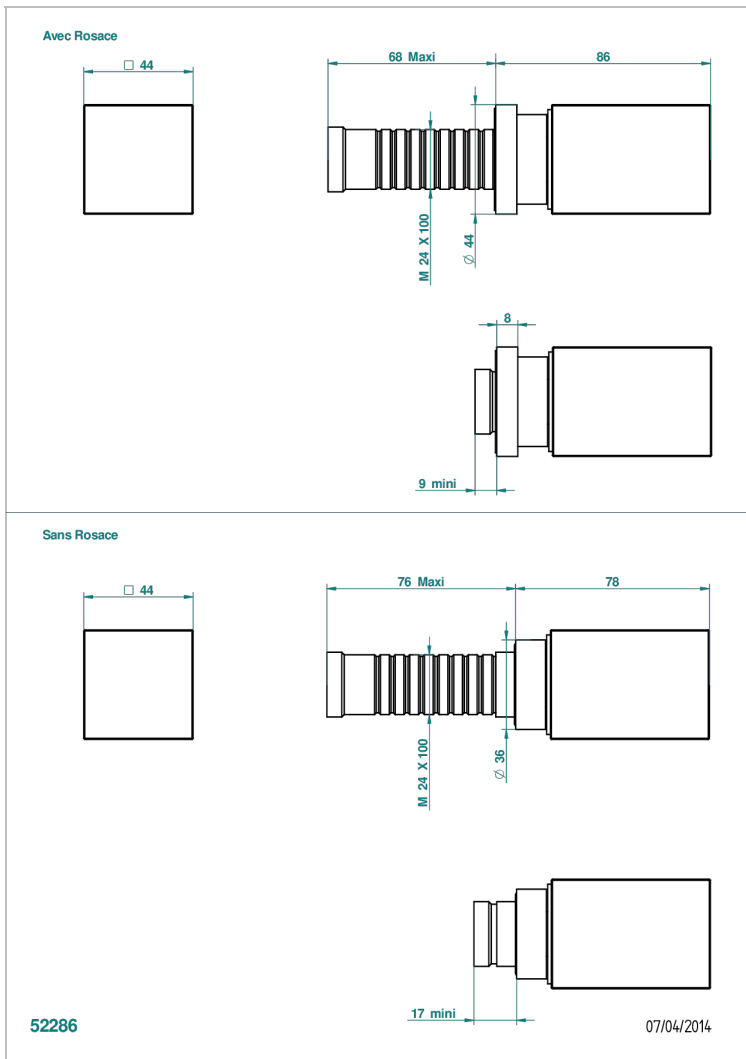

# BEYOND CRYSTAL - CHAMPAGNE CRYSTAL

U6J-30B

Trim only for wall valve 1/2" ref.30/CA & 30/HA and 3/4" ref.32/CA & 32/HA and diverter ref.50/4VMA

## CHARACTERISTIC

- Beyond Crystal - Champagne crystal
- Trim only for wall valve 1/2" ref.30/CA & 30/HA and 3/4" ref.32/CA & 32/HA and diverter ref.50/4VMA

## RELATED SKU'S

- Ref. G00-30/CA Wall mounted 1/2" valve body with ceramic head, 1/4 turn left - no trim
- Ref. G00-30/HA Wall mounted 1/2" valve body with ceramic head, 1/4 turn right
- Ref. G00-32/CA Wall mounted 3/4" valve with ceramic head, 1/4 turn left - no trim
- Ref. G00-32/HA Wall mounted 3/4" valve body with ceramic head, 1/4 turn right - no trim