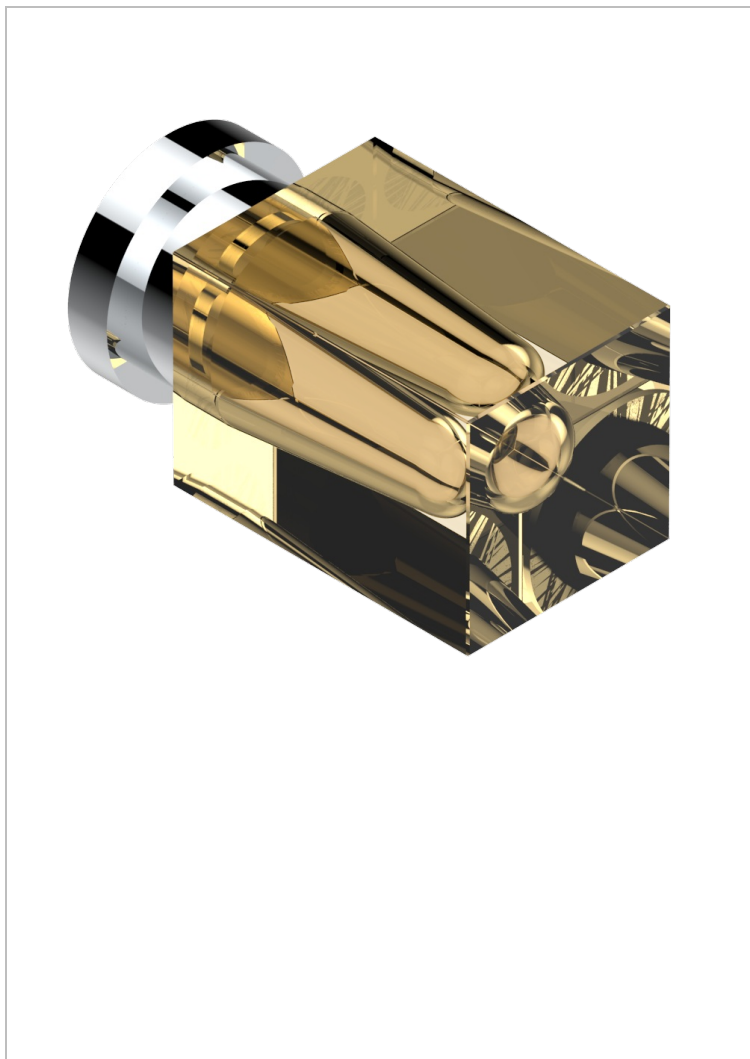

# BEYOND CRYSTAL - CHAMPAGNE CRYSTAL

U6J-30B

Trim only for wall valve 1/2" ref.30/CA & 30/HA and 3/4" ref.32/CA & 32/HA and diverter ref.50/4VMA

## CHARACTERISTIC

- Beyond Crystal - Champagne crystal
- Trim only for wall valve 1/2" ref.30/CA & 30/HA and 3/4" ref.32/CA & 32/HA and diverter ref.50/4VMA

## RELATED SKU'S

- Ref. G00-30/CA Wall mounted 1/2" valve body with ceramic head, 1/4 turn left - no trim
- Ref. G00-30/HA Wall mounted 1/2" valve body with ceramic head, 1/4 turn right
- Ref. G00-32/CA Wall mounted 3/4" valve with ceramic head, 1/4 turn left - no trim
- Ref. G00-32/HA Wall mounted 3/4" valve body with ceramic head, 1/4 turn right - no trim

## AVAILABLE FINITIONS

Antique nickel - H28  
Black ceram - D30  
Blush PVD - H62  
Brass color PVD - H49  
Brown bronze color PVD - F33  
Gold color PVD - H52

Graphite PVD - H64  
Matt Umber PVD - H67  
Matt blush PVD - H60  
Matt brass color PVD - H50  
Matt brown bronze color PVD - F34  
Matt chrome - C02